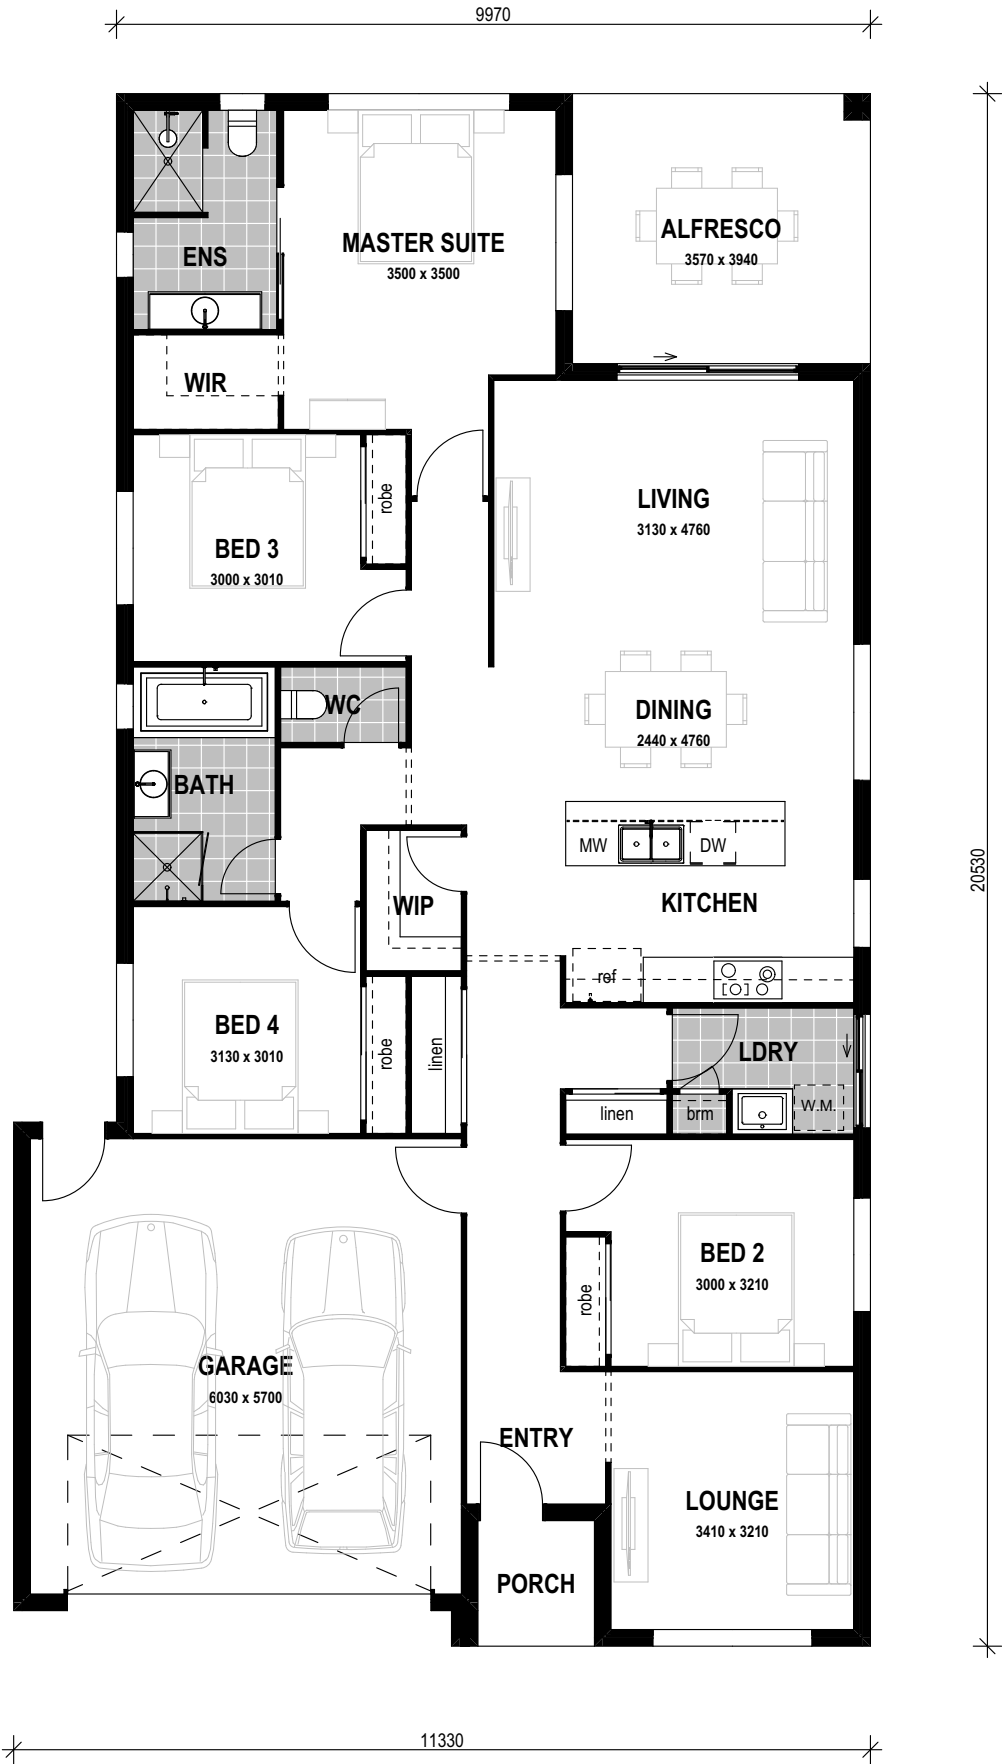

FLOOR AREAS

GROUND FLOOR		
PORCH		2.72
LOWER LIVING		157.10
GARAGE		37.50
ALFRESCO		14.07
TOTAL		211.39 m ²

ANNERLY 23
MIN. BLOCK WIDTH - 14.0m

**NEPTUNE
HOMES**