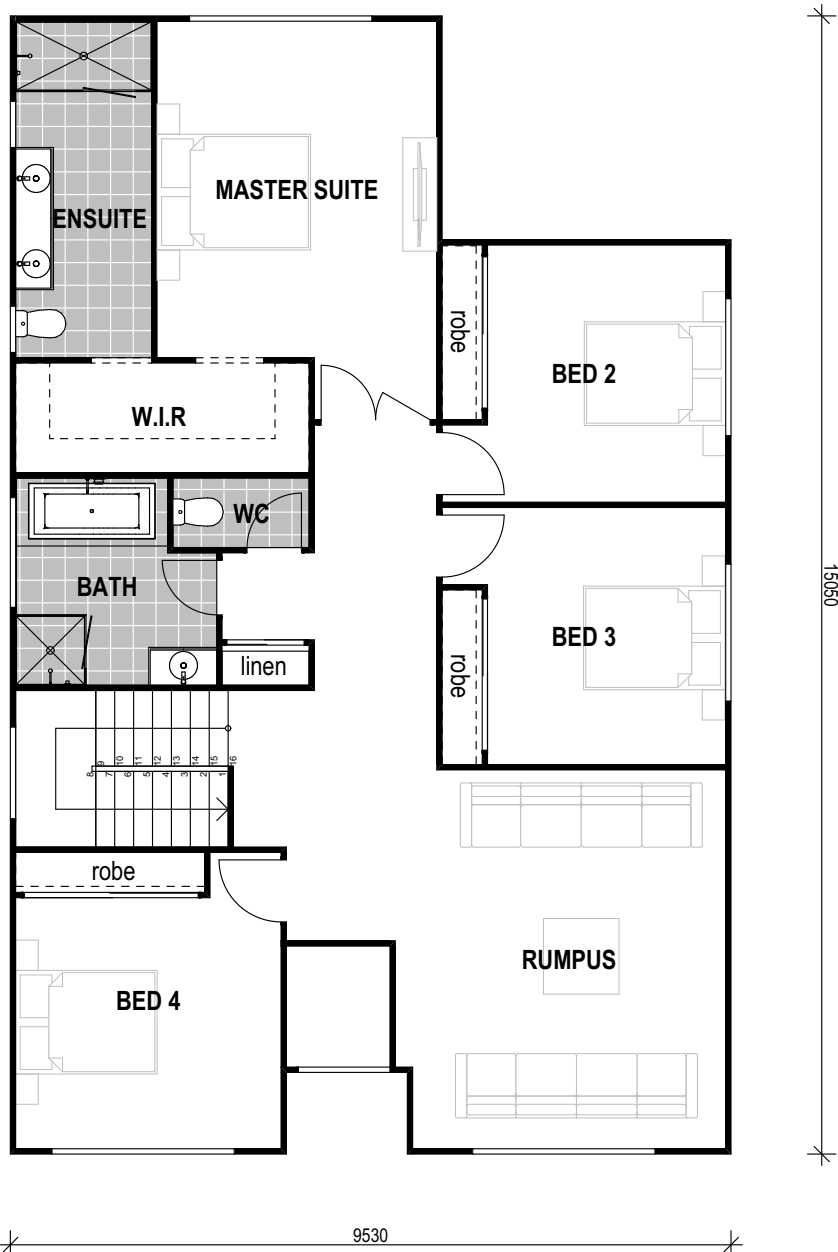

AQUA 34

MIN. BLOCK WIDTH - 14.0m

ROOM DIMENSIONS			
GROUND FLOOR			
ALFRESCO	5990	X	3120
DINING	3750	X	3860
GARAGE	5810	X	6010
KITCHEN	4440	X	3190
L'DRY	3580	X	1840
LIVING	5020	X	5350
LOUNGE	3510	X	3920
W.I.L	1300	X	2090
FIRST FLOOR			
BED 2	3750	X	3400
BED 3	3750	X	3400
BED 4	3510	X	3920
MASTER SUITE	5270	X	3700
RUMPUS	4140	X	5010
WC	1800	X	920

FLOOR AREAS		
GROUND FLOOR		
	PORCH	1.80
	LIVING	122.29
	ALFRESCO	18.01
	GARAGE	39.62
		181.72 m²
FIRST FLOOR		
	LIVING	133.33
		133.33 m²
		315.05 m²

AQUA 34

MIN. BLOCK WIDTH - 14.0m

ROOM DIMENSIONS			
GROUND FLOOR			
ALFRESCO	5990	X	3120
DINING	3750	X	3860
GARAGE	5810	X	6010
KITCHEN	4440	X	3190
L'DRY	3580	X	1840
LIVING	5020	X	5350
LOUNGE	3510	X	3920
W.I.L	1300	X	2090
FIRST FLOOR			
BED 2	3750	X	3400
BED 3	3750	X	3400
BED 4	3510	X	3920
MASTER SUITE	5270	X	3700
RUMPUS	4140	X	5010
WC	1800	X	920

FLOOR AREAS		
GROUND FLOOR		
	PORCH	1.80
	LIVING	122.29
	ALFRESCO	18.01
	GARAGE	39.62
		181.72 m²
FIRST FLOOR		
	LIVING	133.33
		133.33 m²
		315.05 m²