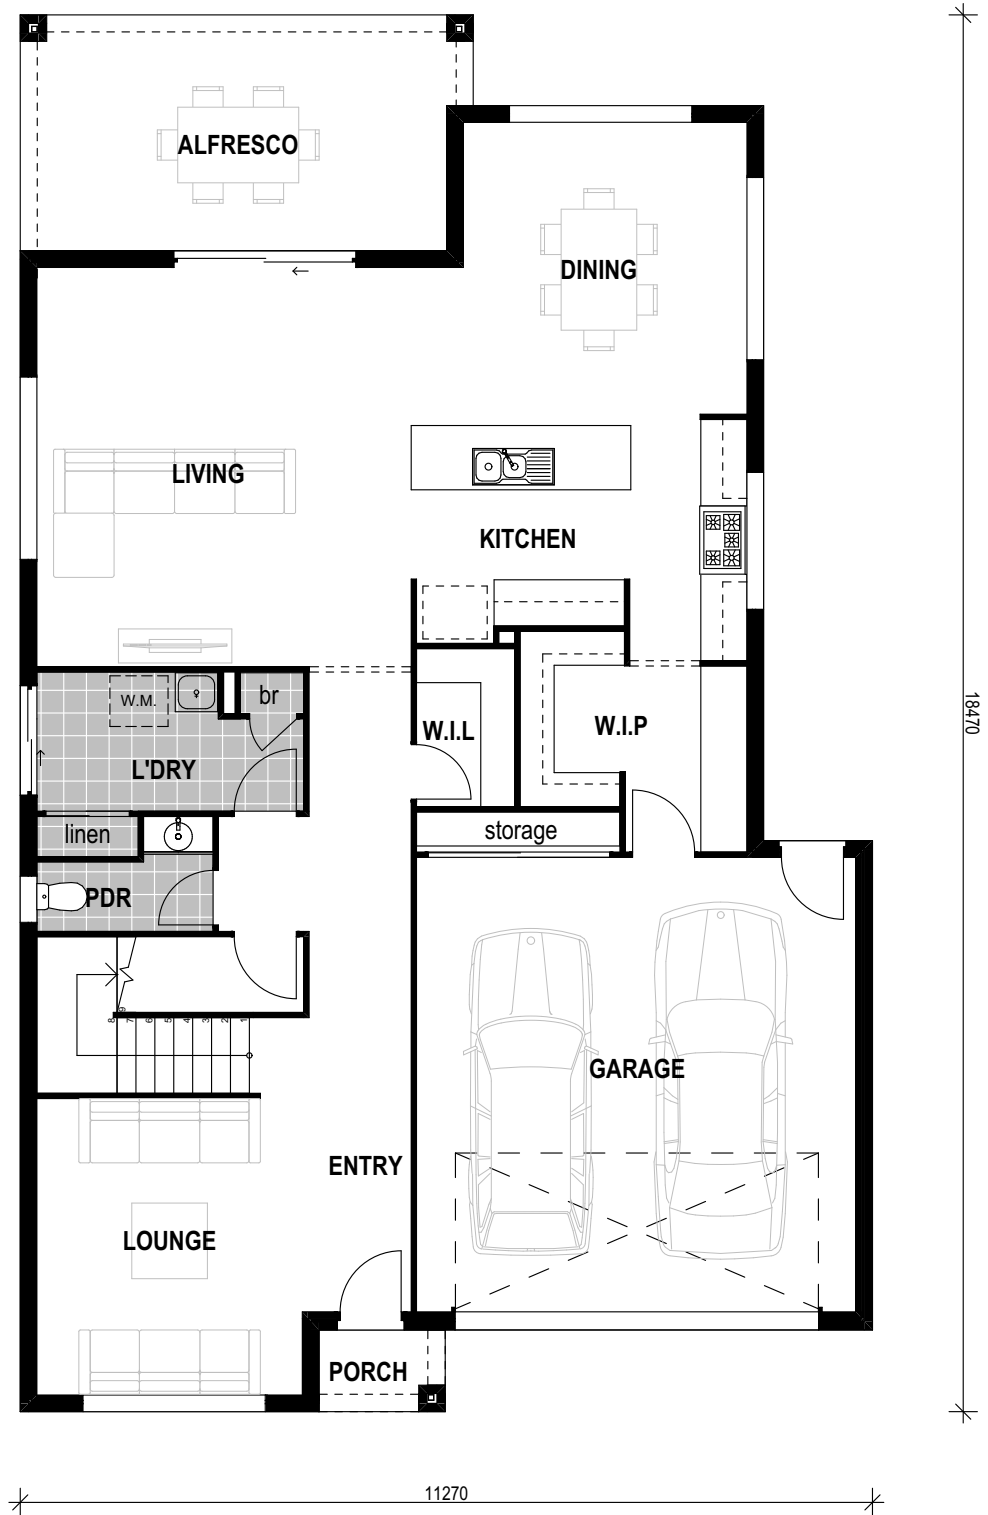

AQUA 34

MIN. BLOCK WIDTH - 14.0m

ROOM DIMENSIONS			
GROUND FLOOR			
ALFRESCO	5990	X	3120
DINING	3750	X	3860
GARAGE	5810	X	6010
KITCHEN	4440	X	3190
L'DRY	3580	X	1840
LIVING	5020	X	5350
LOUNGE	3510	X	3920
W.I.L	1300	X	2090
FIRST FLOOR			
BED 2	3750	X	3400
BED 3	3750	X	3400
BED 4	3510	X	3920
MASTER SUITE	5270	X	3700
RUMPUS	4140	X	5010
WC	1800	X	920

FLOOR AREAS		
GROUND FLOOR		
	PORCH	1.80
	LIVING	122.29
	ALFRESCO	18.01
	GARAGE	39.62
		181.72 m²
FIRST FLOOR		
	LIVING	133.33
		133.33 m²
		315.05 m²

AQUA 34

MIN. BLOCK WIDTH - 14.0m

ROOM DIMENSIONS			
GROUND FLOOR			
ALFRESCO	5990	X	3120
DINING	3750	X	3860
GARAGE	5810	X	6010
KITCHEN	4440	X	3190
L'DRY	3580	X	1840
LIVING	5020	X	5350
LOUNGE	3510	X	3920
W.I.L	1300	X	2090
FIRST FLOOR			
BED 2	3750	X	3400
BED 3	3750	X	3400
BED 4	3510	X	3920
MASTER SUITE	5270	X	3700
RUMPUS	4140	X	5010
WC	1800	X	920

FLOOR AREAS		
GROUND FLOOR		
	PORCH	1.80
	LIVING	122.29
	ALFRESCO	18.01
	GARAGE	39.62
		181.72 m²
FIRST FLOOR		
	LIVING	133.33
		133.33 m²
		315.05 m²