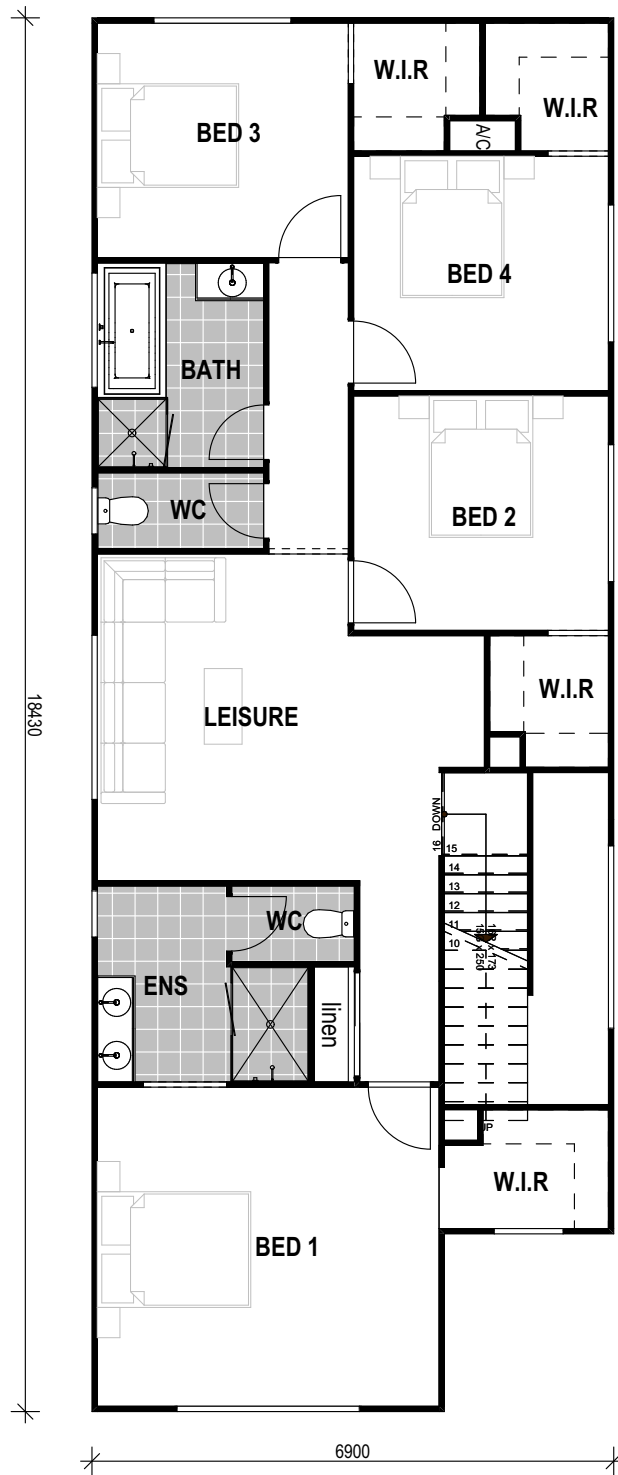

### ROOM DIMENSIONS

GROUND FLOOR		
ALFRESCO	2880	x 3800
BED 5	3100	x 3000
FAMILY	3850	x 4000
GARAGE	6020	x 5700
KITCHEN	2310	x 4070
MEALS	3800	x 2690
FIRST FLOOR		
BED 1	4220	x 4520
BED 2	3100	x 3370
BED 3	3100	x 3320
BED 4	3100	x 3370
LEISURE	4320	x 3470

### FLOOR AREAS

GROUND FLOOR		
	PORCH	2.69
	LOWER LIVING	96.12
	GARAGE	37.45
	ALFRESCO	10.94
		<b>147.20 m<sup>2</sup></b>
FIRST FLOOR		
	UPPER LIVING	121.90
		<b>121.90 m<sup>2</sup></b>
		<b>269.10 m<sup>2</sup></b>

ROOM DIMENSIONS		
<b>GROUND FLOOR</b>		
ALFRESCO	2880	x 3800
BED 5	3100	x 3000
FAMILY	3850	x 4000
GARAGE	6020	x 5700
KITCHEN	2310	x 4070
MEALS	3800	x 2690
<b>FIRST FLOOR</b>		
BED 1	4220	x 4520
BED 2	3100	x 3370
BED 3	3100	x 3320
BED 4	3100	x 3370
LEISURE	4320	x 3470

FLOOR AREAS		
<b>GROUND FLOOR</b>		
PORCH		2.69
LOWER LIVING		96.12
GARAGE		37.45
ALFRESCO		10.94
		<b>147.20 m<sup>2</sup></b>
<b>FIRST FLOOR</b>		
UPPER LIVING		121.90
		<b>121.90 m<sup>2</sup></b>
		<b>269.10 m<sup>2</sup></b>