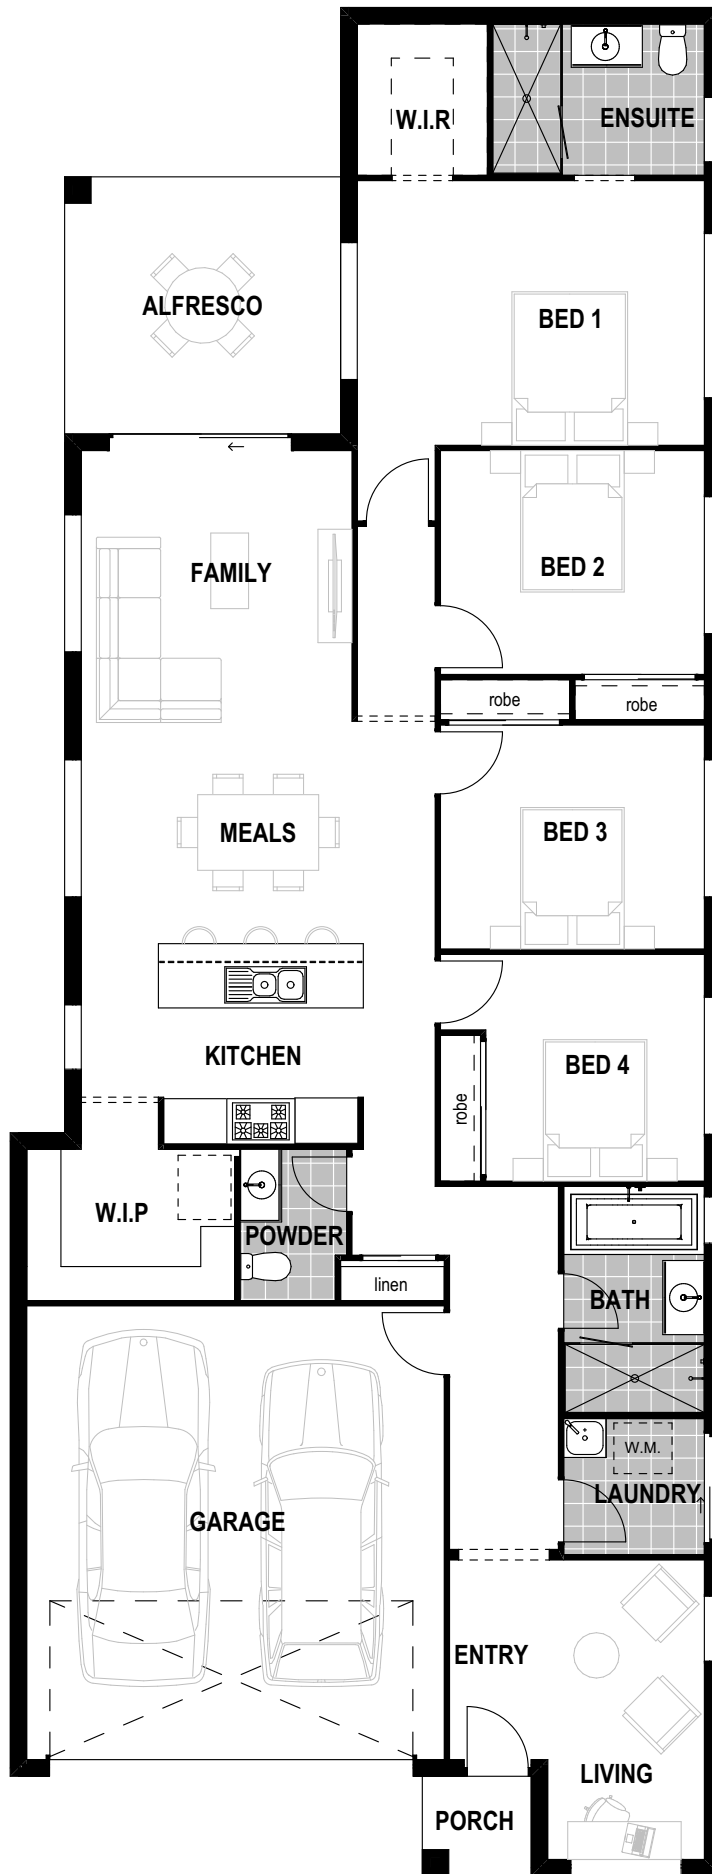

MADDISON 22

MIN. BLOCK WIDTH - 11.0m

24710

9400

ROOM DIMENSIONS

ALFRESCO	3400	x	3650
BED 1	3500	x	4590
BED 2	2960	x	3490
BED 3	2960	x	3490
BED 4	3000	x	2890
FAMILY	3580	x	3580
GARAGE	6000	x	5520
KITCHEN	2650	x	2710
LIVING	3960	x	2070
MEALS	2940	x	4680

FLOOR AREAS

GROUND FLOOR		
PORCH		1.90
LOWER LIVING		156.18
GARAGE		35.70
ALFRESCO		12.41
TOTAL:		206.19 m²

**NEPTUNE
HOMES**