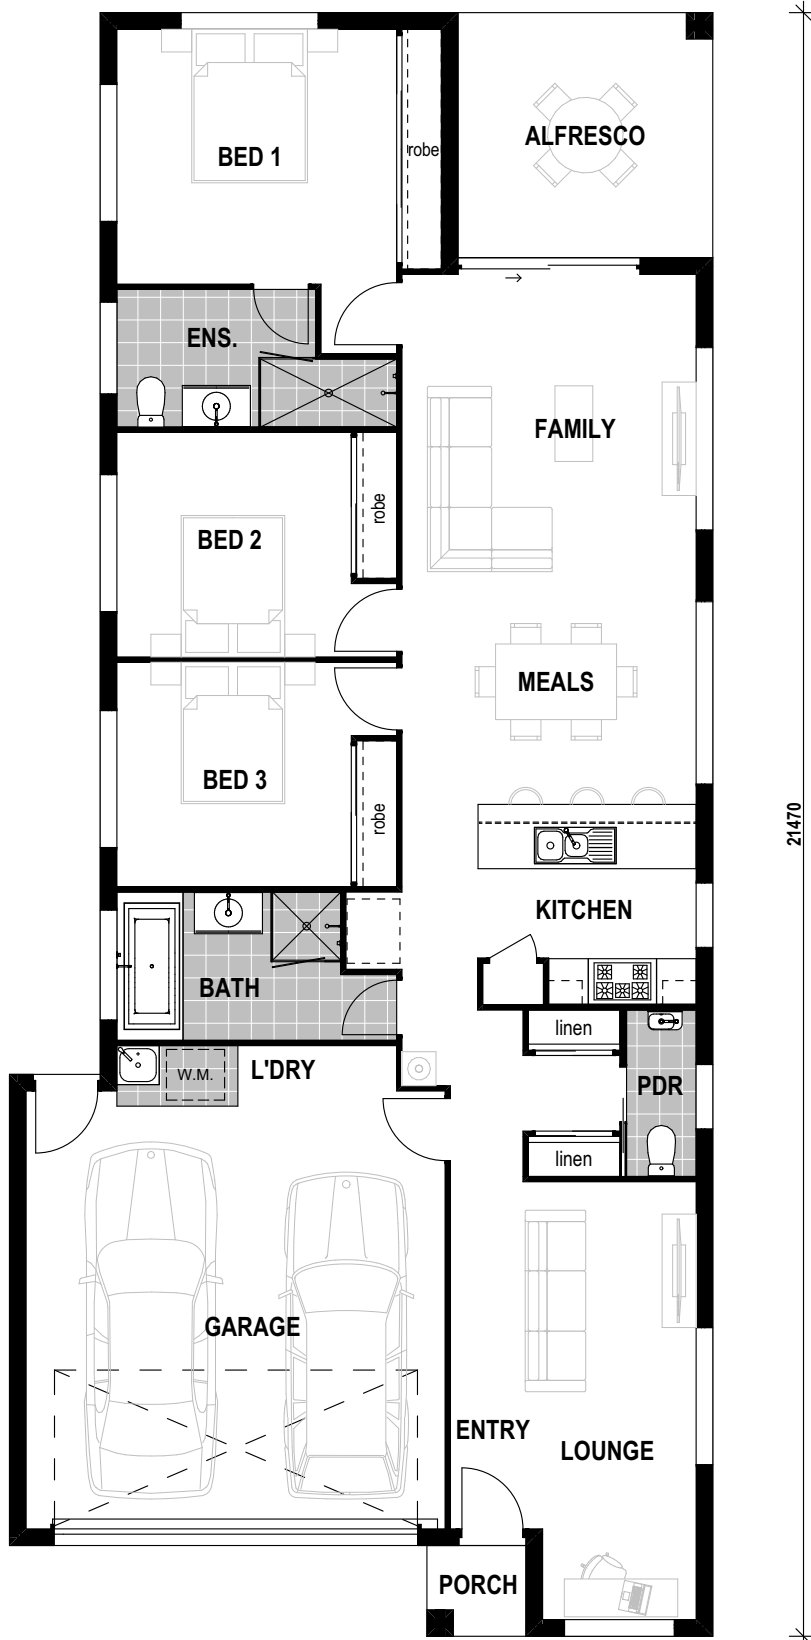

MILANO 19

MIN. BLOCK WIDTH - 11.0m

9300

21470

FLOOR AREAS	
PORCH	1.57
LIVING	126.47
ALFRESCO	10.92
GARAGE	37.23
TOTAL:	176.19 m²

ROOM DIMENSIONS		
ALFRESCO	3240	x 3370
BED 1	3370	x 3700
BED 2	2970	x 3100
BED 3	2970	x 3100
FAMILY	3810	x 3890
GARAGE	5790	x 5540
KITCHEN	2650	x 4630
LOUNGE	5790	x 2290
MEALS	3200	x 3890