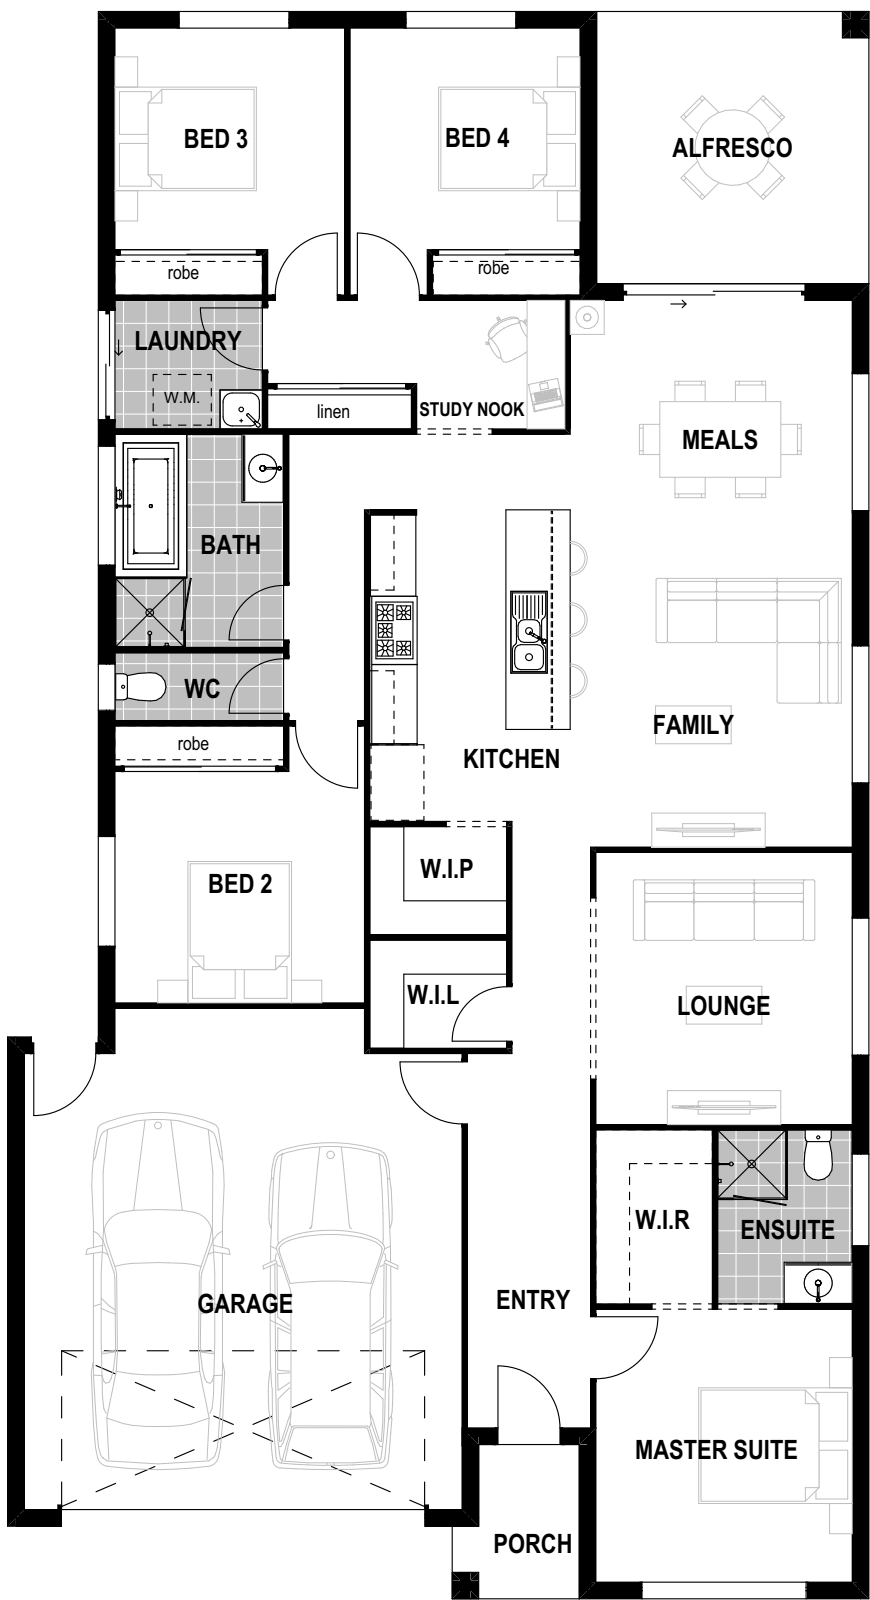

NEWPORT 23

MIN. BLOCK WIDTH - 13.5m

20990

11390

ROOM DIMENSIONS	
ALFRESCO	3600 x 3600
BED 2	3060 x 3300
BED 3	2930 x 3040
BED 4	2930 x 3040
FAMILY	4130 x 3730
GARAGE	6620 x 5790
KITCHEN	4120 x 2650
LOUNGE	3600 x 3390
MASTER SUITE	3610 x 3390
MEALS	3100 x 3730
STUDY NOOK	1700 x 1960

FLOOR AREAS	
GROUND FLOOR	
PORCH	3.05
LIVING	160.97
ALFRESCO	12.96
GARAGE	40.18
	217.16 m²