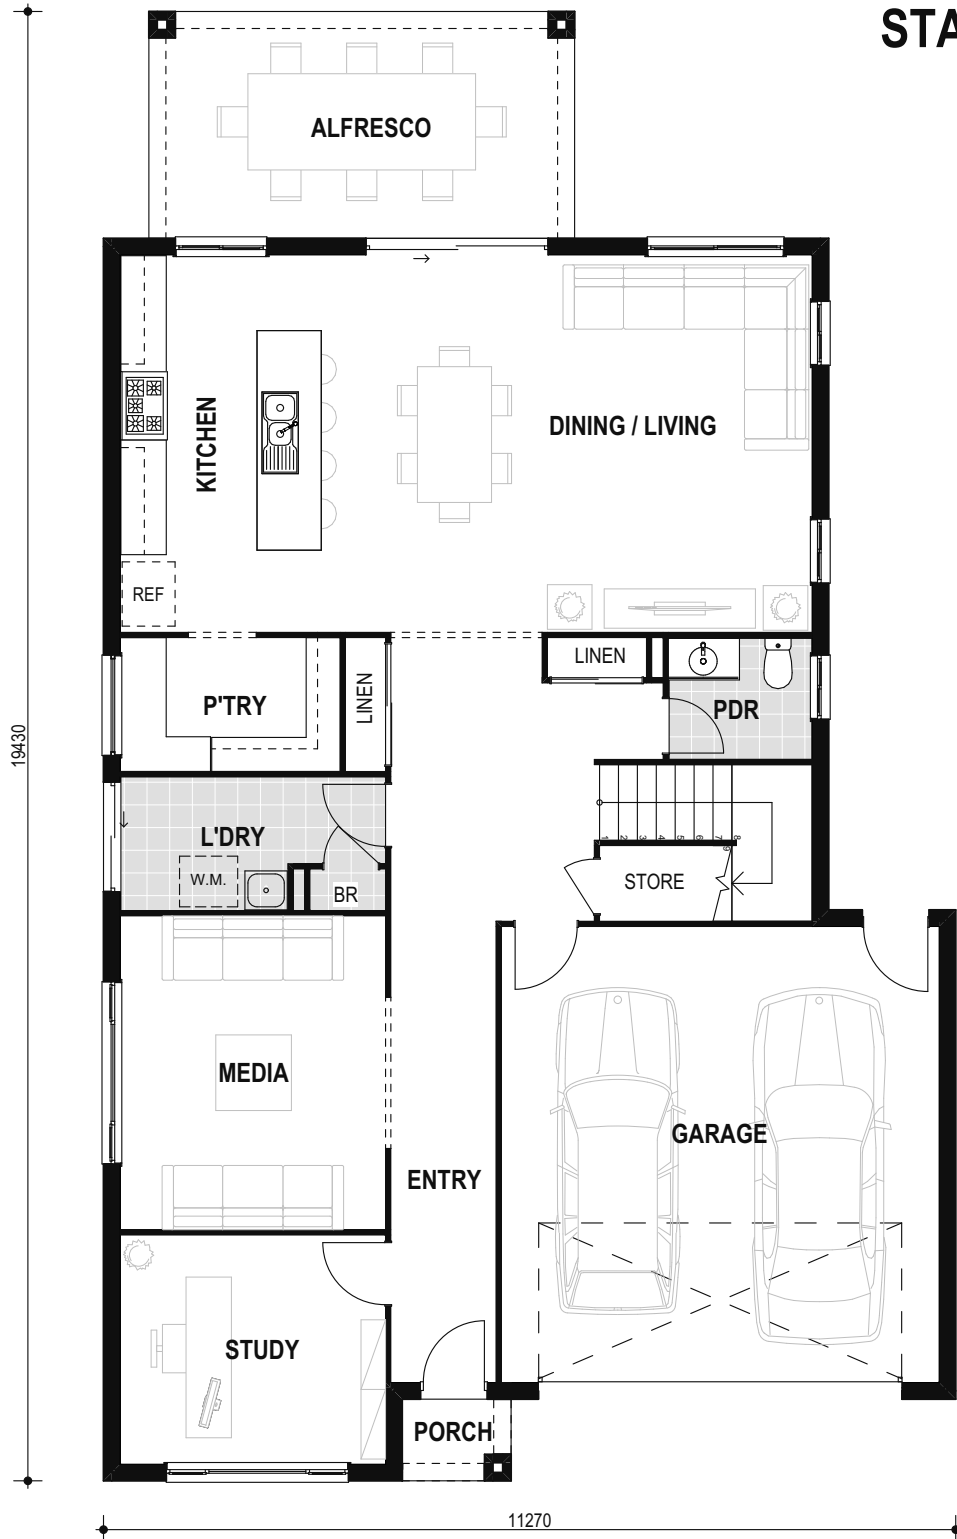

STANTON 33

ROOM DIMENSIONS

GROUND FLOOR			
ALFRESCO	3000	X	5630
DINING / LIVING	4990	X	5900
GARAGE	6030	X	5790
KITCHEN	4990	X	3250
MEDIA	4150	X	3510
P'TRY	1770	X	2910
STUDY	3030	X	3510
FIRST STOREY			
BED 2	3170	X	3000
BED 3	3170	X	3010
BED 4	3170	X	3000
MASTER SUITE	5110	X	4950
RUMPUS	4080	X	3770

FLOOR AREAS

GROUND FLOOR		
	PORCH	1.55
	LIVING	124.41
	GARAGE	37.93
	ALFRESCO	16.89
		180.78 m²
FIRST STOREY		
	FIRST FLOOR	122.60
		122.60 m²
		303.38 m²

ROOM DIMENSIONS

GROUND FLOOR			
ALFRESCO	3000	X	5630
DINING / LIVING	4990	X	5900
GARAGE	6030	X	5790
KITCHEN	4990	X	3250
MEDIA	4150	X	3510
P'TRY	1770	X	2910
STUDY	3030	X	3510
FIRST STOREY			
BED 2	3170	X	3000
BED 3	3170	X	3010
BED 4	3170	X	3000
MASTER SUITE	5110	X	4950
RUMPUS	4080	X	3770

FLOOR AREAS

GROUND FLOOR		
	PORCH	1.55
	LIVING	124.41
	GARAGE	37.93
	ALFRESCO	16.89
		180.78 m²
FIRST STOREY		
	FIRST FLOOR	122.60
		122.60 m²
		303.38 m²