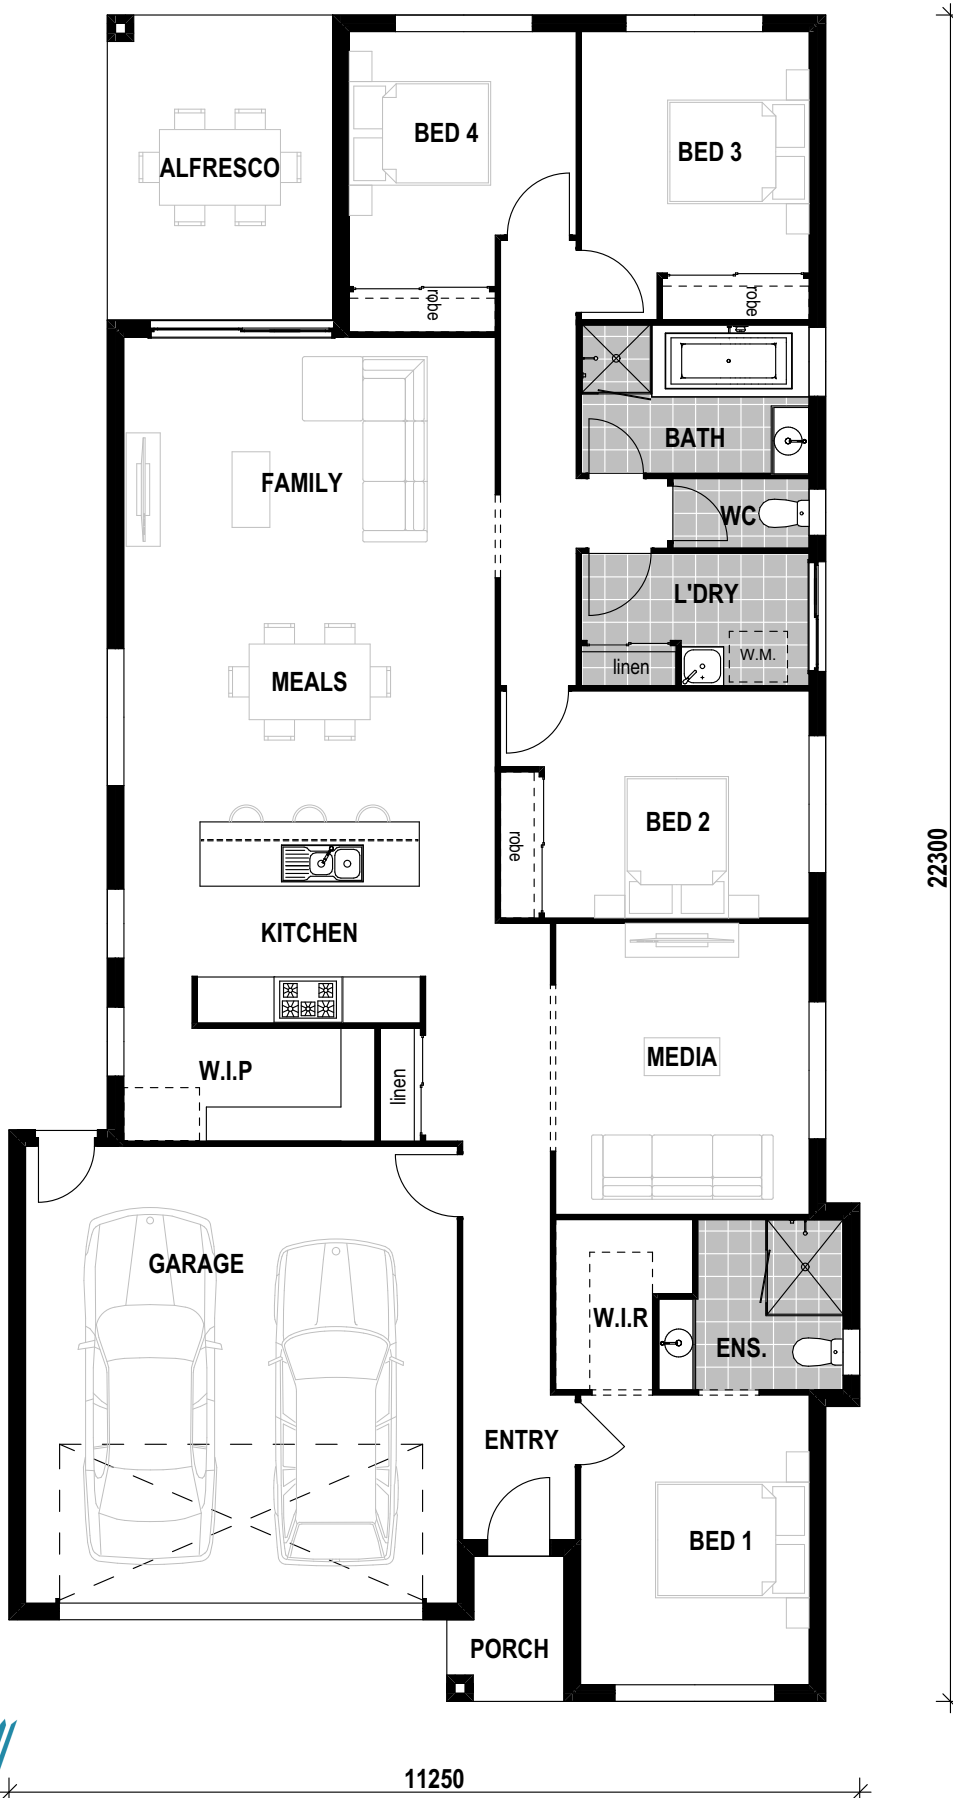

THE VALE 23

MIN. BLOCK WIDTH - 12.5m

ROOM DIMENSIONS		
ALFRESCO	4040	x 2980
BED 1	3830	x 3020
BED 2	3000	x 3500
BED 3	3190	x 3010
BED 4	3370	x 3000
FAMILY	3410	x 4910
GARAGE	6040	x 5710
KITCHEN	2660	x 3900
MEALS	3000	x 4910
MEDIA	3850	x 3350

FLOOR AREAS	
PORCH	2.67
LOWER LIVING	164.33
GARAGE	37.59
ALFRESCO	12.04
TOTAL:	216.63 m²