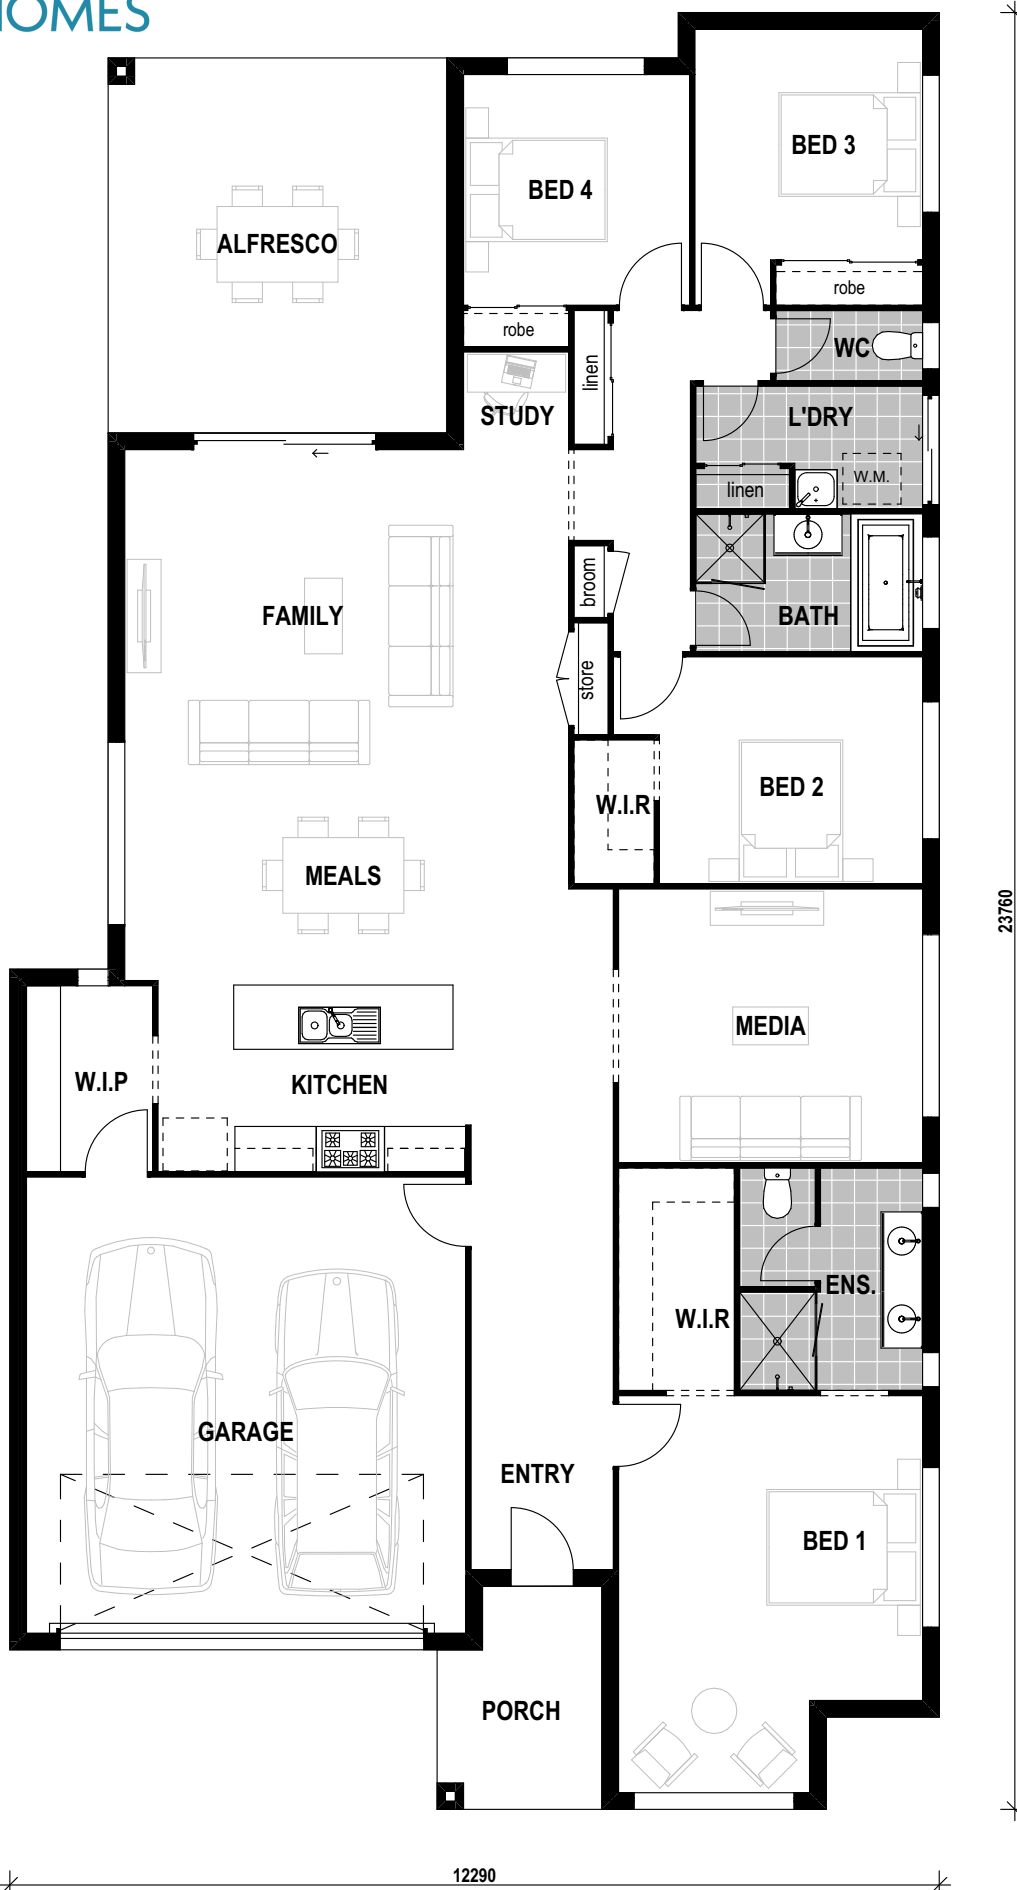

**NEPTUNE
HOMES**

THE VALE 27
MIN. BLOCK WIDTH - 14.5m

ROOM DIMENSIONS

ALFRESCO	4960 x 4480
BED 1	5250 x 4020
BED 2	3000 x 3480
BED 3	3050 x 300
BED 4	3050 x 2990
FAMILY	3600 x 5870
GARAGE	6030 x 5810
KITCHEN	2530 x 4140
MEALS	3420 x 5870
MEDIA	3620 x 420
STUDY	1290 x 1390

FLOOR AREAS

ALFRESCO	22.22
GARAGE	37.87
LIVING	191.28
PORCH	5.93
TOTAL:	257.30 m²