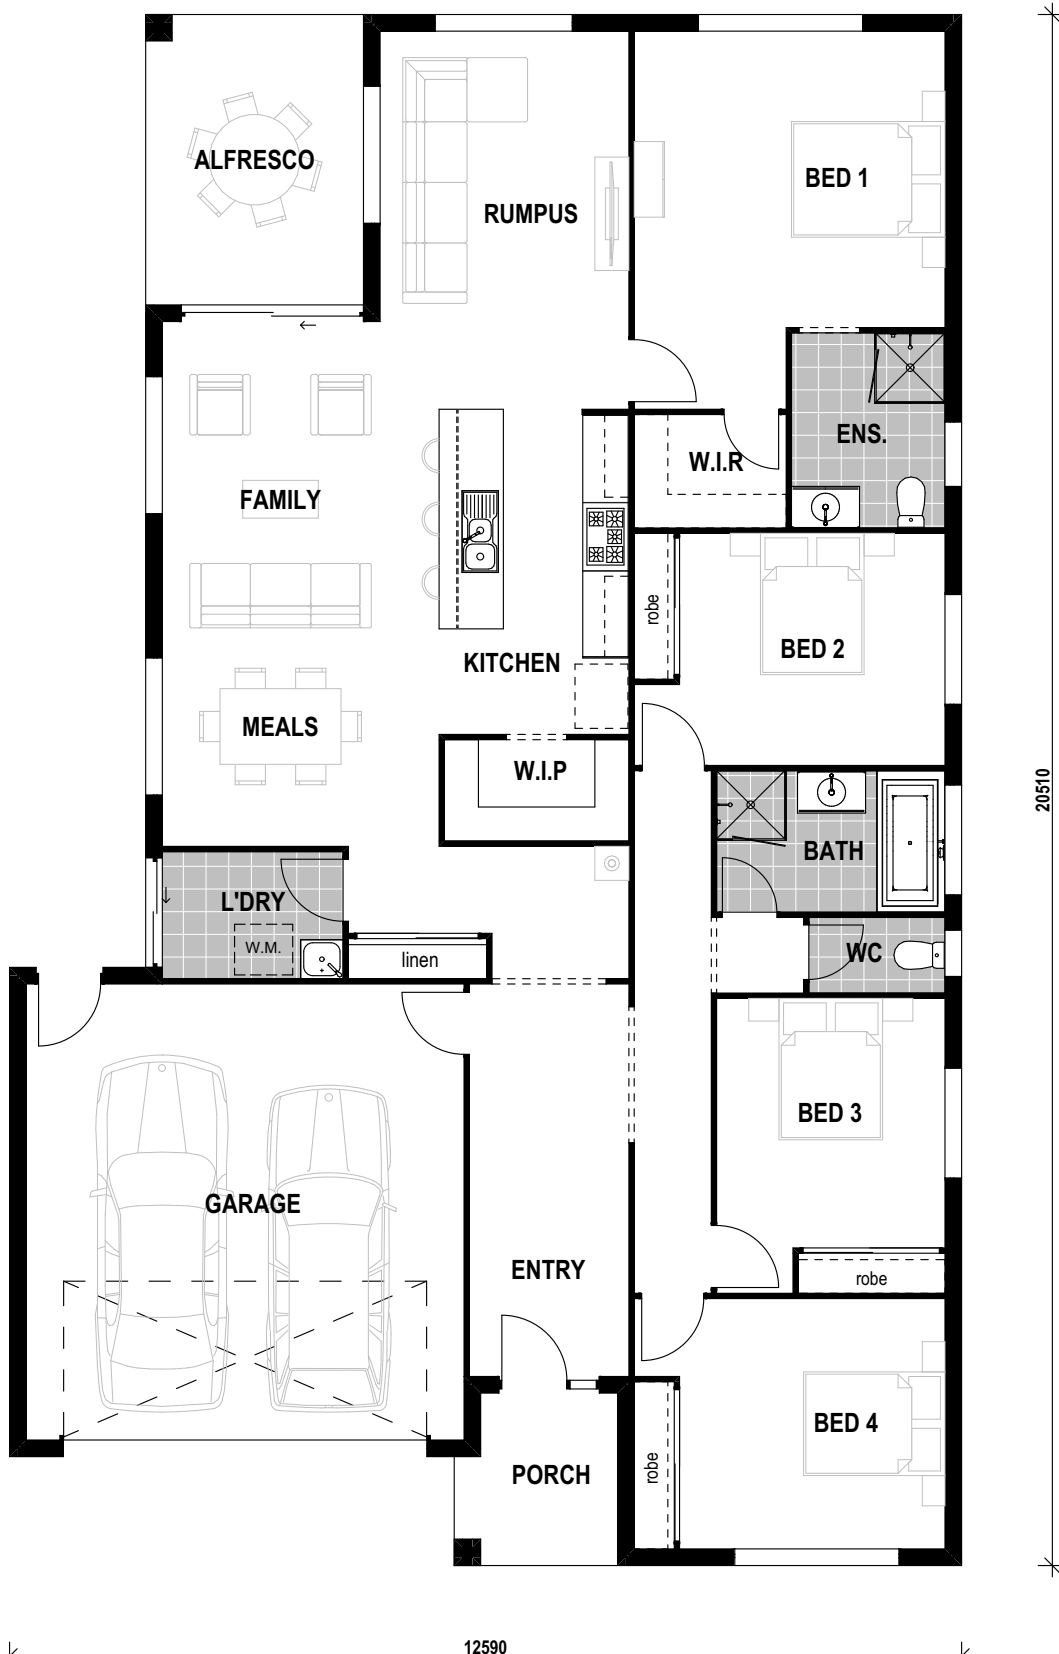

# SEAFORD 24

MIN. BLOCK WIDTH - 15m

12590

20510

ROOM DIMENSIONS			
ALFRESCO	3840	x	2880
BED 1	3920	x	4110
BED 2	3070	x	3510
BED 3	3300	x	3020
BED 4	3310	x	3510
FAMILY	3740	x	3660
GARAGE	6030	x	5790
KITCHEN	4300	x	2510
MEALS	3200	x	3660
RUMPUS	5000	x	3290

FLOOR AREAS		
GROUND FLOOR		
PORCH		4.63
LIVING		173.24
ALFRESCO		11.06
GARAGE		38.14
TOTAL		227.07 m <sup>2</sup>