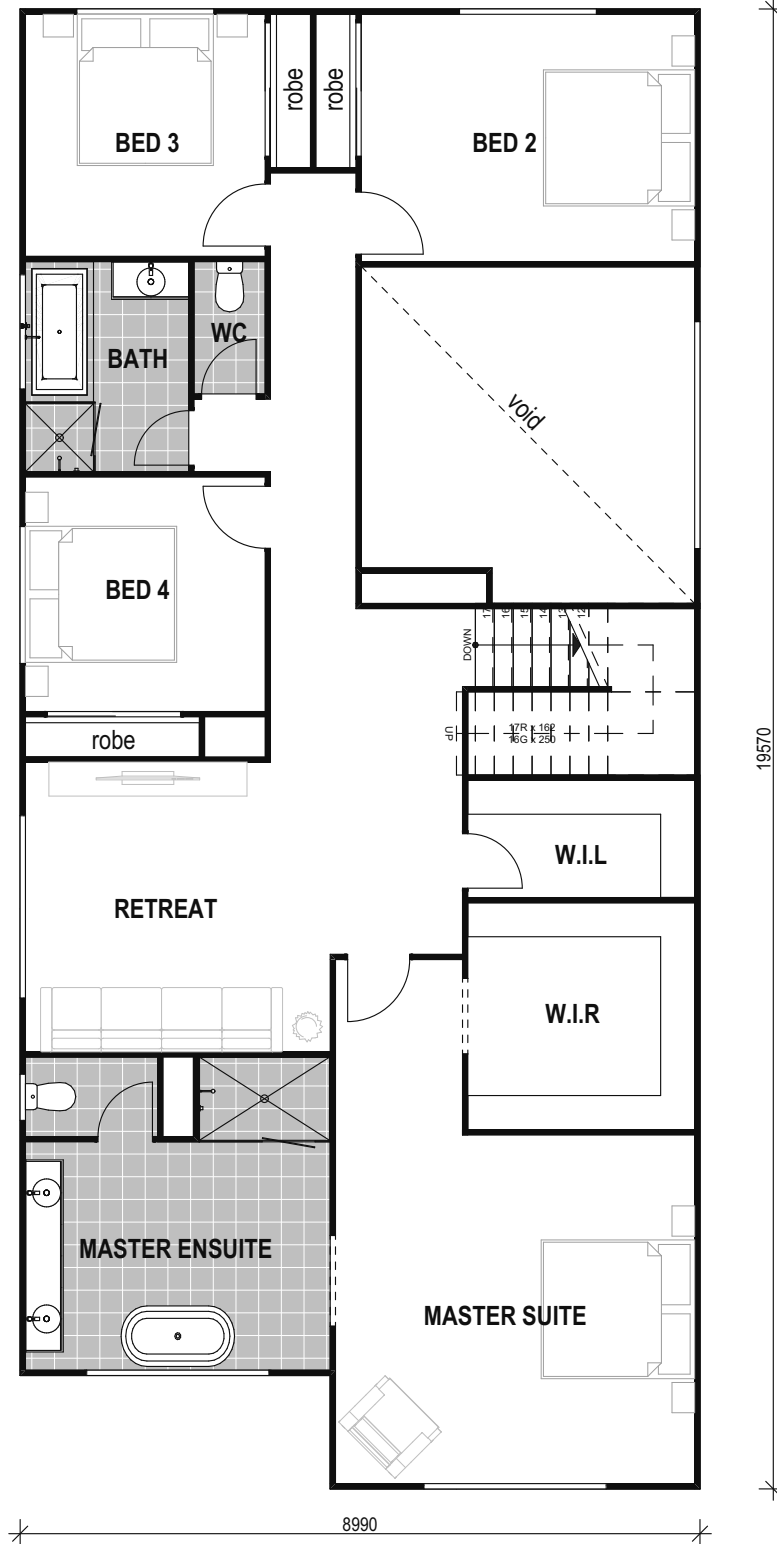

ROOM DIMENSIONS

GROUND FLOOR

ALFRESCO	4500	X	3340
FAMILY	4500	X	4450
GARAGE	6280	X	6020
GUEST SUITE	3080	X	3800
HOME OFFICE	3010	X	3670
KITCHEN	2650	X	3750
MEALS	4350	X	3340

FIRST FLOOR

BED 2	4410	X	3270
BED 3	3170	X	3200
BED 4	3170	X	3100
MASTER SUITE	4750	X	4610
RETREAT	4030	X	3830

GRAND 39

MIN. BLOCK WIDTH - 15.0m

11360

19870

FLOOR AREAS

GROUND FLOOR		
PORCH		2.53
LOWER LIVING		135.96
GARAGE		38.32
ALFRESCO		15.03
		191.84 m²
FIRST FLOOR		
UPPER LIVING		169.78
		169.78 m²
TOTAL		361.62 m²

GRAND 39

MIN. BLOCK WIDTH - 15.0m

FLOOR AREAS

GROUND FLOOR		
PORCH		2.53
LOWER LIVING		135.96
GARAGE		38.32
ALFRESCO		15.03
		191.84 m²
FIRST FLOOR		
UPPER LIVING		169.78
		169.78 m²
TOTAL		361.62 m²

**NEPTUNE
HOMES**