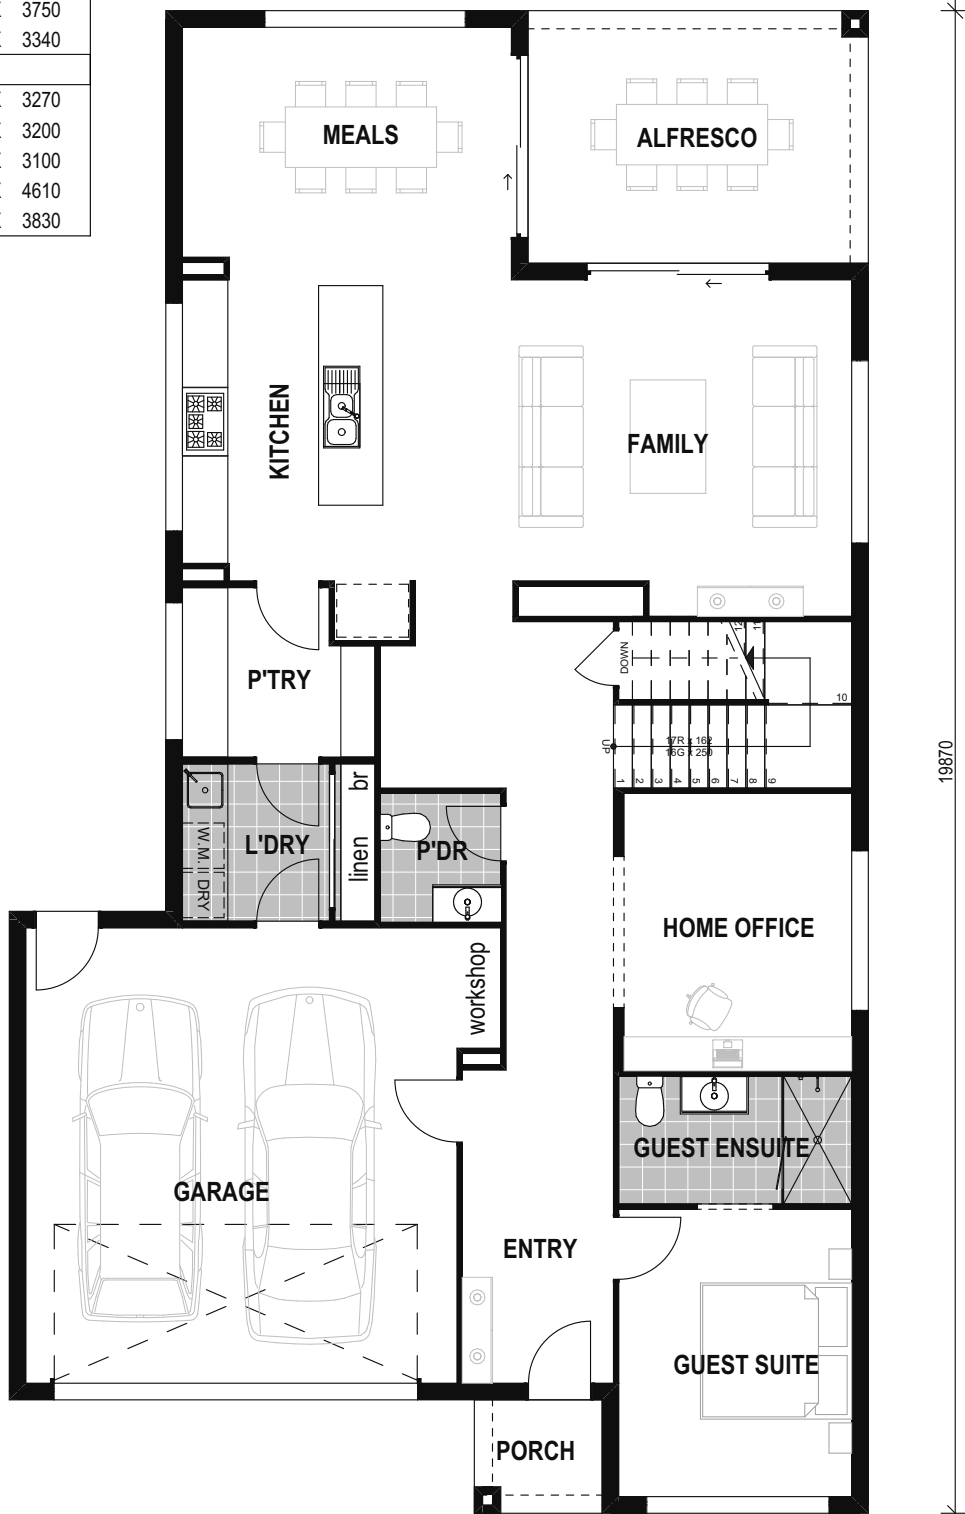

ROOM DIMENSIONS

GROUND FLOOR

ALFRESCO	4500	X	3340
FAMILY	4500	X	4450
GARAGE	6280	X	6020
GUEST SUITE	3080	X	3800
HOME OFFICE	3010	X	3670
KITCHEN	2650	X	3750
MEALS	4350	X	3340

FIRST FLOOR

BED 2	4410	X	3270
BED 3	3170	X	3200
BED 4	3170	X	3100
MASTER SUITE	4750	X	4610
RETREAT	4030	X	3830

GRAND 39

MIN. BLOCK WIDTH - 15.0m

11360

19870

FLOOR AREAS

GROUND FLOOR		
PORCH		2.53
LOWER LIVING		135.96
GARAGE		38.32
ALFRESCO		15.03
		191.84 m²
FIRST FLOOR		
UPPER LIVING		169.78
		169.78 m²
TOTAL		361.62 m²

GRAND 39

MIN. BLOCK WIDTH - 15.0m

FLOOR AREAS

GROUND FLOOR		
PORCH		2.53
LOWER LIVING		135.96
GARAGE		38.32
ALFRESCO		15.03
		191.84 m²
FIRST FLOOR		
UPPER LIVING		169.78
		169.78 m²
TOTAL		361.62 m²

**NEPTUNE
HOMES**