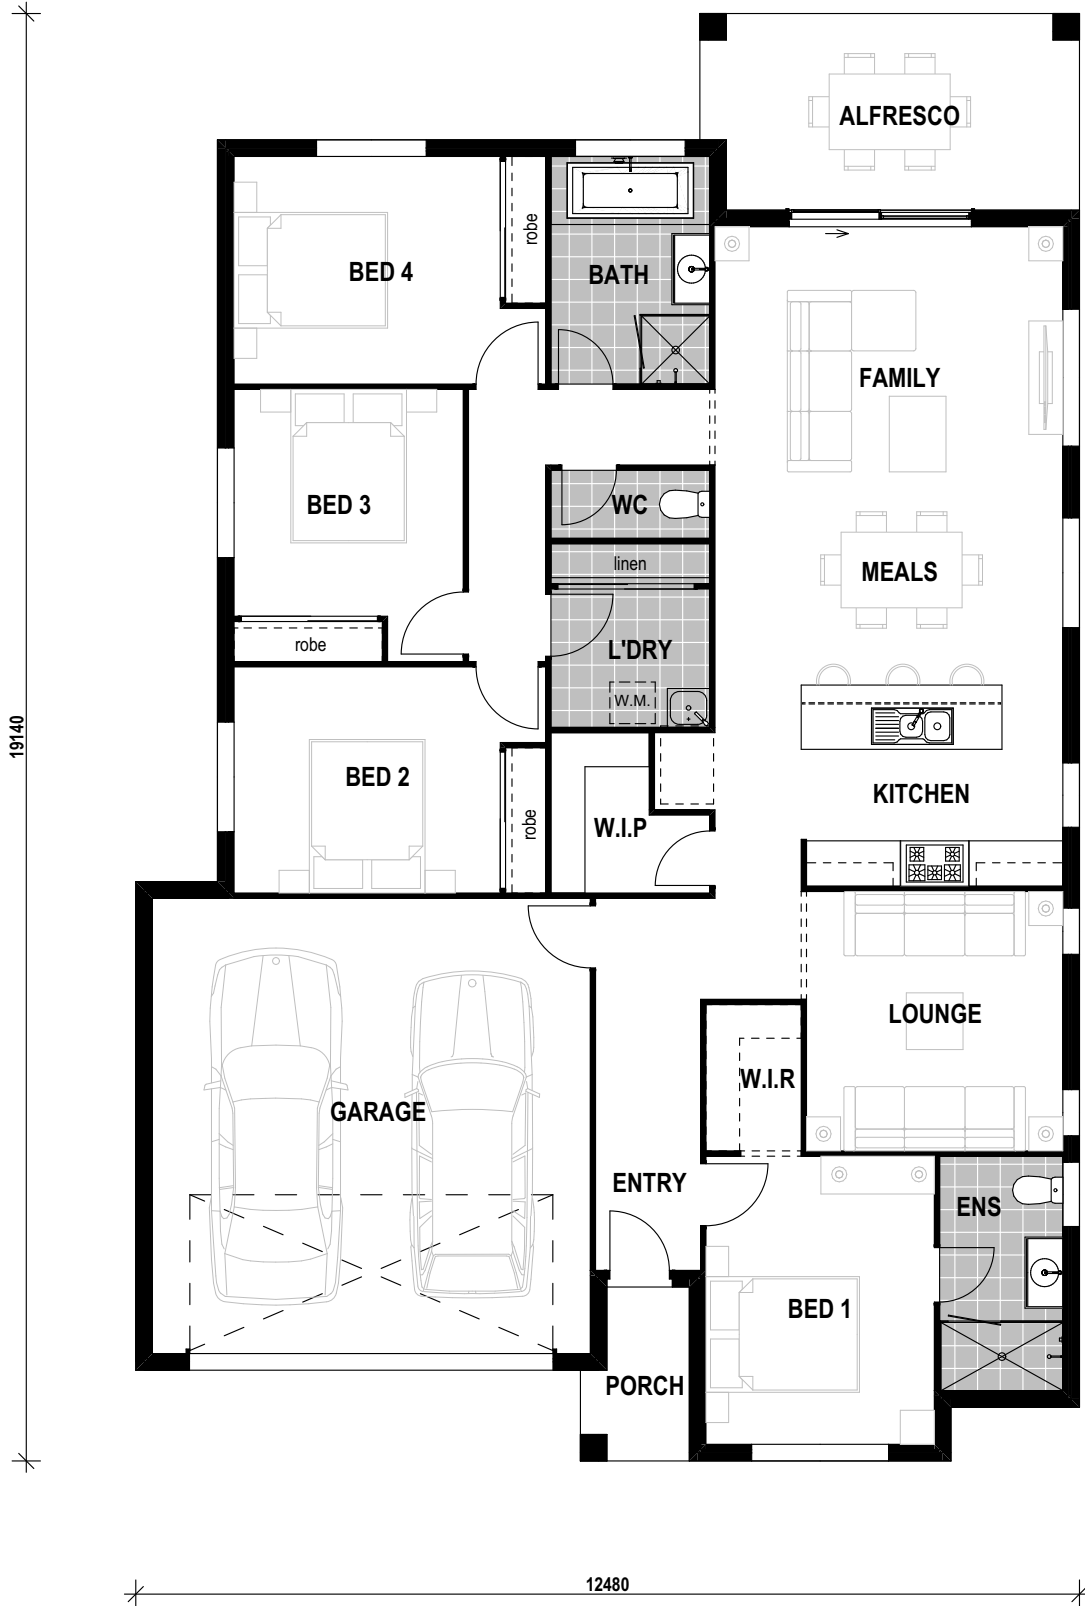

MANLY 22

MIN. BLOCK WIDTH - 14.5m

ROOM DIMENSIONS

ALFRESCO	5020	X	2600
BED 1	3020	X	3810
BED 2	4120	X	2990
BED 3	3030	X	3600
BED 4	4120	X	3010
FAMILY	4600	X	3500
GARAGE	5790	X	6020
KITCHEN	3390	X	2700
LOUNGE	3390	X	3430
MEALS	4600	X	2500

FLOOR AREAS

GROUND FLOOR

PORCH	2.93
LOWER LIVING	153.91
GARAGE	37.98
ALFRESCO	12.73
TOTAL	207.55 m²

**NEPTUNE
HOMES**