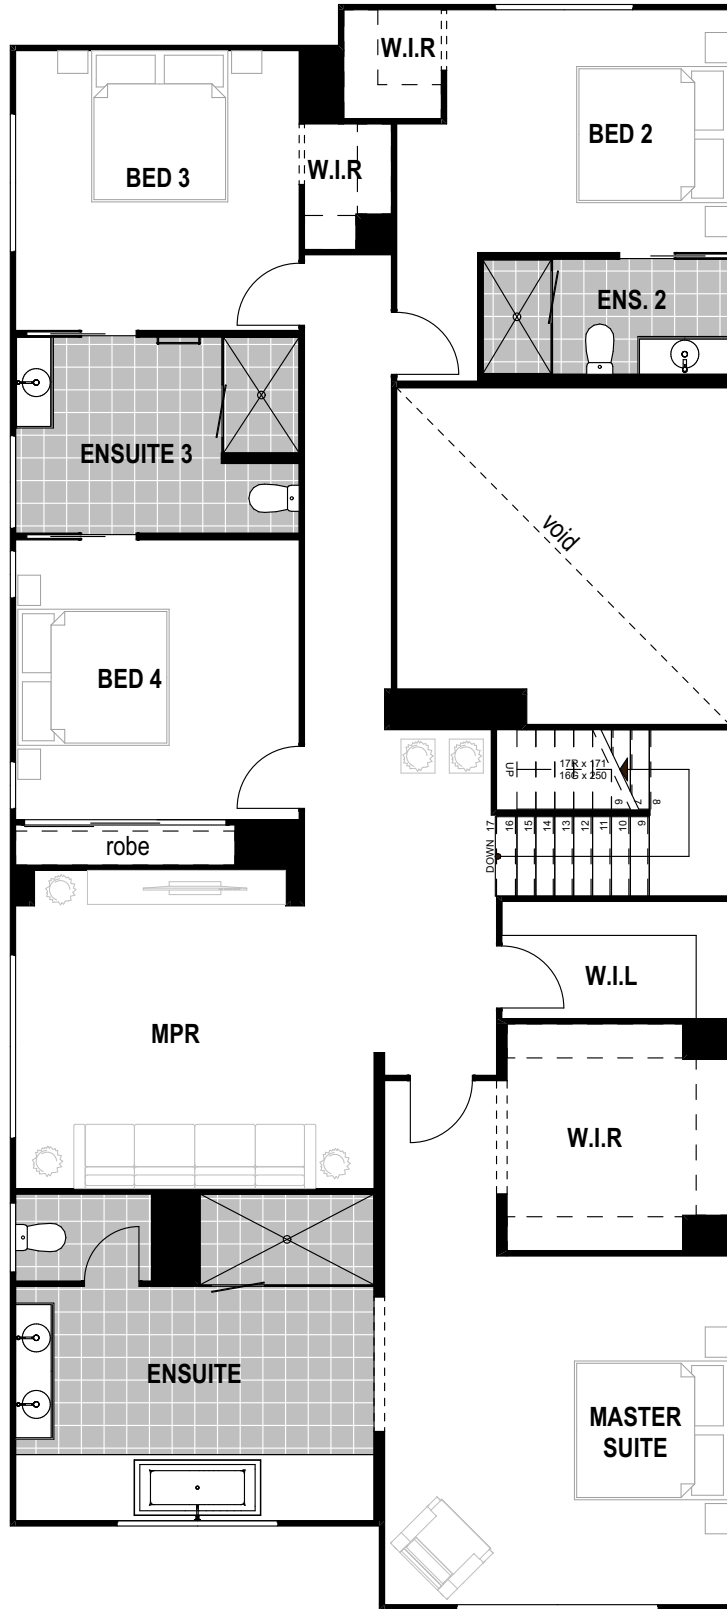

ROOM DIMENSIONS

GROUND FLOOR

ALFRESCO	4980	X	5550
FAMILY	4450	X	4460
GARAGE	6020	X	5700
GUEST SUITE	3820	X	3090
HOME OFFICE	3670	X	3160
KITCHEN	4030	X	3090
MEALS	3020	X	4370

FIRST FLOOR

BED 2	3210	X	4410
BED 3	3700	X	3750
BED 4	3700	X	3750
MASTER SUITE	4610	X	4570
MPR	4210	X	4740

GRAND 43

MIN. BLOCK WIDTH - 15.0m

21530

11380

**NEPTUNE
HOMES**

FLOOR AREAS

GROUND FLOOR		
PORCH		2.19
LOWER LIVING		136.13
GARAGE		38.48
ALFRESCO		24.09
		200.89 m²
FIRST FLOOR		
UPPER LIVING		195.83
		195.83 m²
		396.72 m²

GRAND 43

MIN. BLOCK WIDTH - 15.0m

21230

9590

FLOOR AREAS

GROUND FLOOR

PORCH	2.19
LOWER LIVING	136.13
GARAGE	38.48
ALFRESCO	24.09
	200.89 m²

FIRST FLOOR