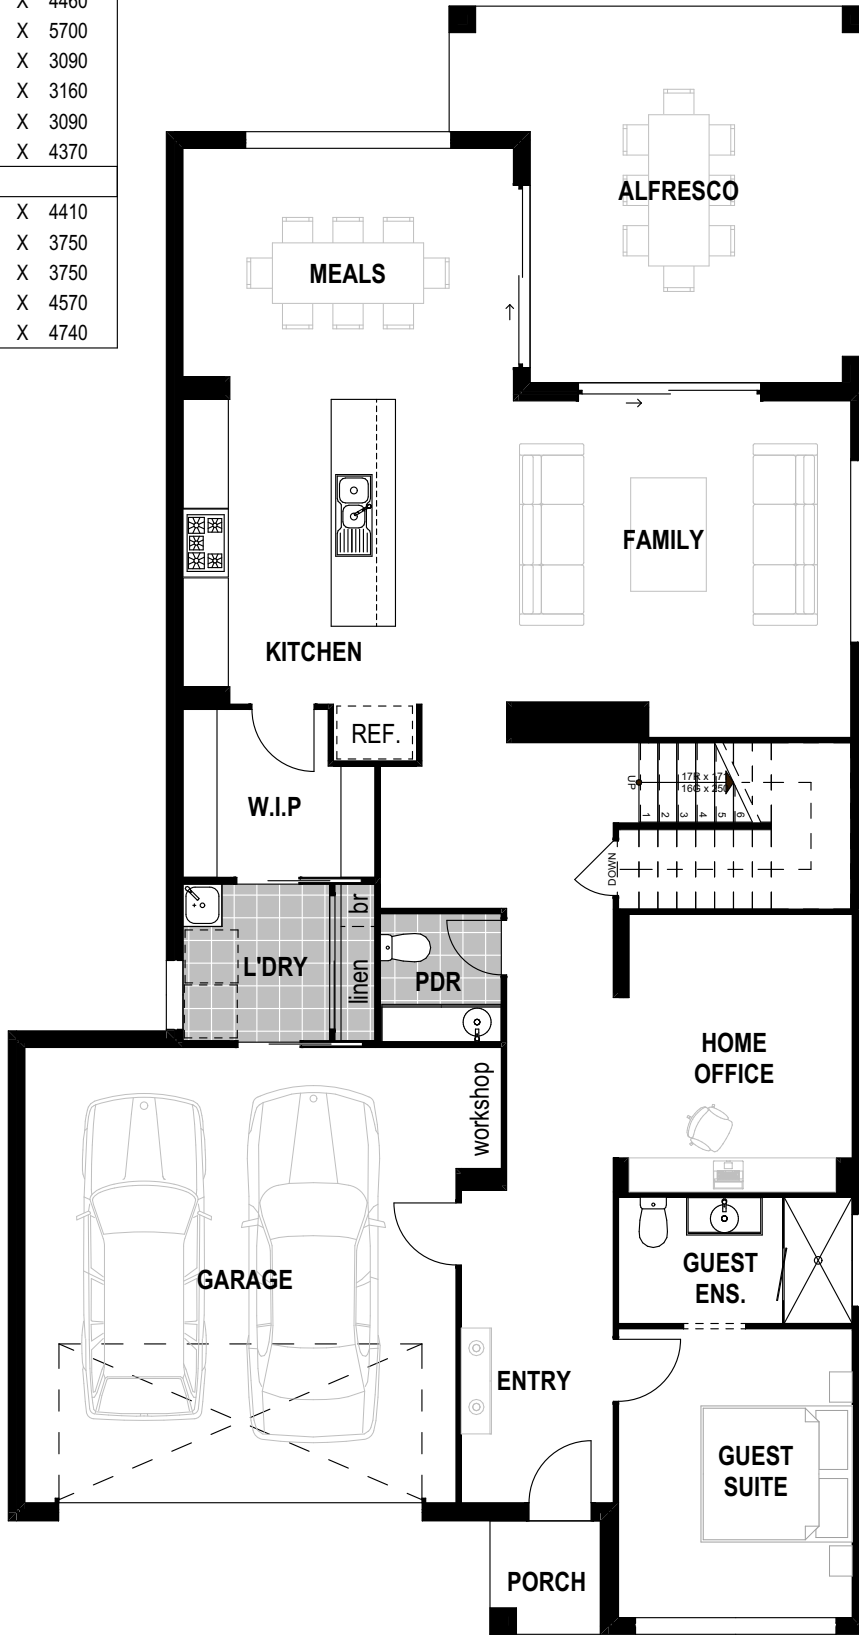

ROOM DIMENSIONS

GROUND FLOOR

ALFRESCO	4980	X	5550
FAMILY	4450	X	4460
GARAGE	6020	X	5700
GUEST SUITE	3820	X	3090
HOME OFFICE	3670	X	3160
KITCHEN	4030	X	3090
MEALS	3020	X	4370

FIRST FLOOR

BED 2	3210	X	4410
BED 3	3700	X	3750
BED 4	3700	X	3750
MASTER SUITE	4610	X	4570
MPR	4210	X	4740

GRAND 43

MIN. BLOCK WIDTH - 15.0m

21530

11380

**NEPTUNE
HOMES**

FLOOR AREAS

GROUND FLOOR		
PORCH		2.19
LOWER LIVING		136.13
GARAGE		38.48
ALFRESCO		24.09
		200.89 m²
FIRST FLOOR		
UPPER LIVING		195.83
		195.83 m²
		396.72 m²

GRAND 43

MIN. BLOCK WIDTH - 15.0m

21230

9590

FLOOR AREAS

GROUND FLOOR

PORCH	2.19
LOWER LIVING	136.13
GARAGE	38.48
ALFRESCO	24.09
	200.89 m²

FIRST FLOOR