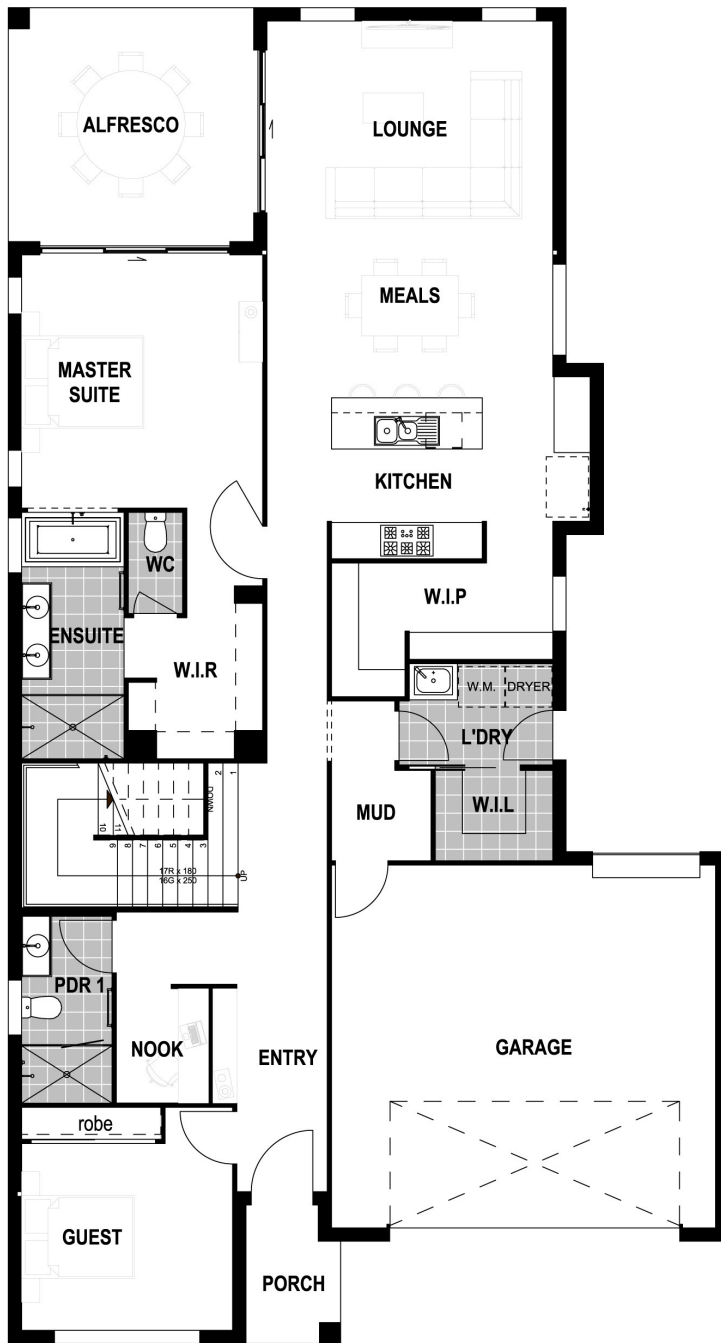

50 YEAR STRUCTURAL
WARRANTY

YOUR LOCAL
QLD BUILDERS

AWESOME
LIVES HERE

HYDEAWAY 36

5 Bedrooms | 3 Bathrooms
Study | Rumpus | 2 Car

BRILLIANCE INCLUSIONS

- Premium Fisher & Paykel appliances
- SmartStone throughout
- Stain grade timber staircase
- Freestanding bath (design specific)
- 2590mm ceilings throughout
- Colorbond Roof
- Grand alfresco
- 50 year structural warranty
- And so much more