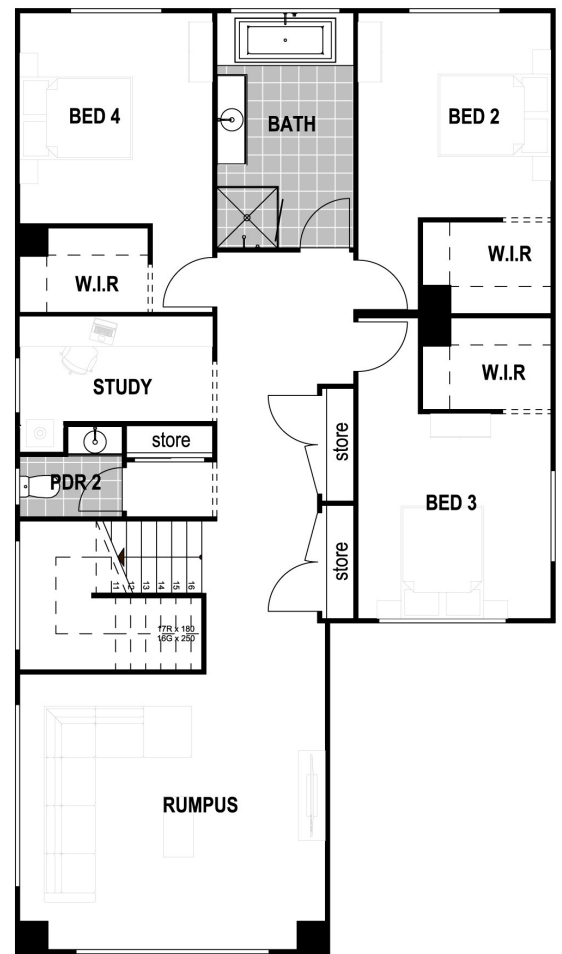

50 YEAR STRUCTURAL
WARRANTY

YOUR LOCAL
QLD BUILDERS

AWESOME
LIVES HERE

HYDEAWAY 36

5 Bedrooms | 3 Bathrooms
Study | Rumpus | 2 Car

BRILLIANCE INCLUSIONS

- Premium Fisher & Paykel appliances
- SmartStone throughout
- Stain grade timber staircase
- Freestanding bath (design specific)
- 2590mm ceilings throughout
- Colorbond Roof
- Grand alfresco
- 50 year structural warranty
- And so much more