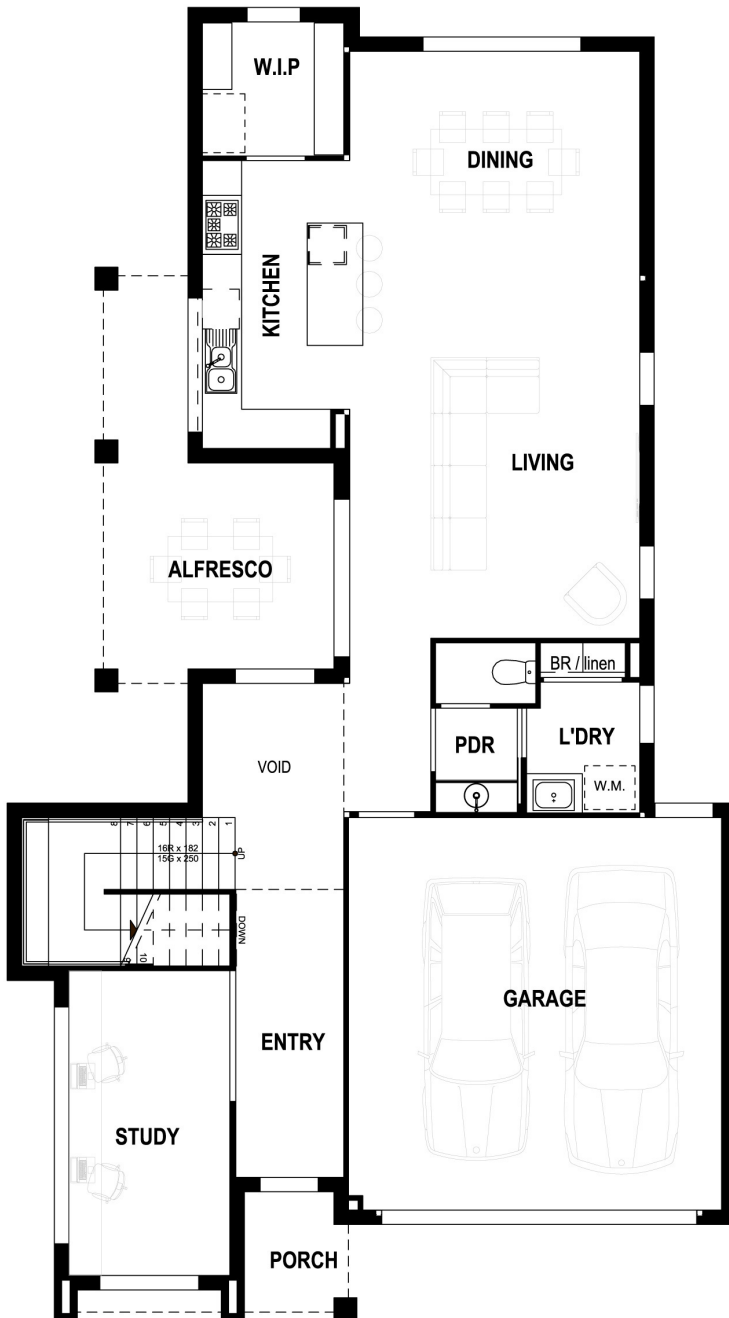

60+ YEARS INDUSTRY
EXPERIENCE

50 YEAR STRUCTURAL
WARRANTY

YOUR LOCAL
QLD BUILDERS

AWESOME
LIVES HERE

SORRENTO 32

4 Bedrooms | 2.5 Bathrooms
Study | Rumpus | 2 Car

BRILLIANCE INCLUSIONS

- Premium Fisher & Paykel appliances
- SmartStone throughout
- Stain grade timber staircase
- Freestanding bath (design specific)
- 2590mm ceilings throughout
- Colorbond Roof
- Grand alfresco
- 50 year structural warranty