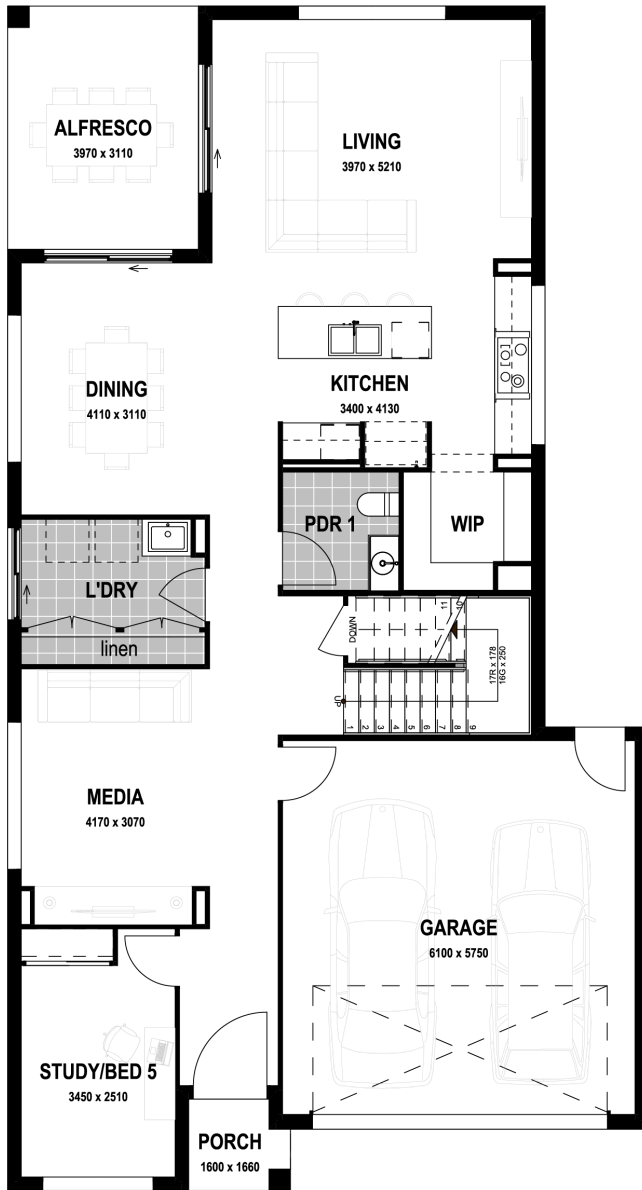

HALIFAX 33

5 Bedrooms | 3 Bathrooms
Media | Retreat | 2 Car

WANT TO KNOW WHY WE'RE AWESOME?

ACCELERATED
TIME FRAMES

12 MONTH
PRICE LOCK

CAPPED
BUILD NUMBERS

STRONG BRAND
PARTNERSHIPS

60+ YEARS INDUSTRY
EXPERIENCE

50 YEAR STRUCTURAL
WARRANTY

YOUR LOCAL
QLD BUILDERS

AWESOME
LIVES HERE

HALIFAX 33

5 Bedrooms | 3 Bathrooms
Media | Retreat | 2 Car

BRILLIANCE INCLUSIONS

- Premium Fisher & Paykel appliances
- SmartStone throughout
- Colorbond Roof
- Spacious Alfresco
- Premium fixtures and fittings
- Open plan kitchen and living
- 50 year structural warranty