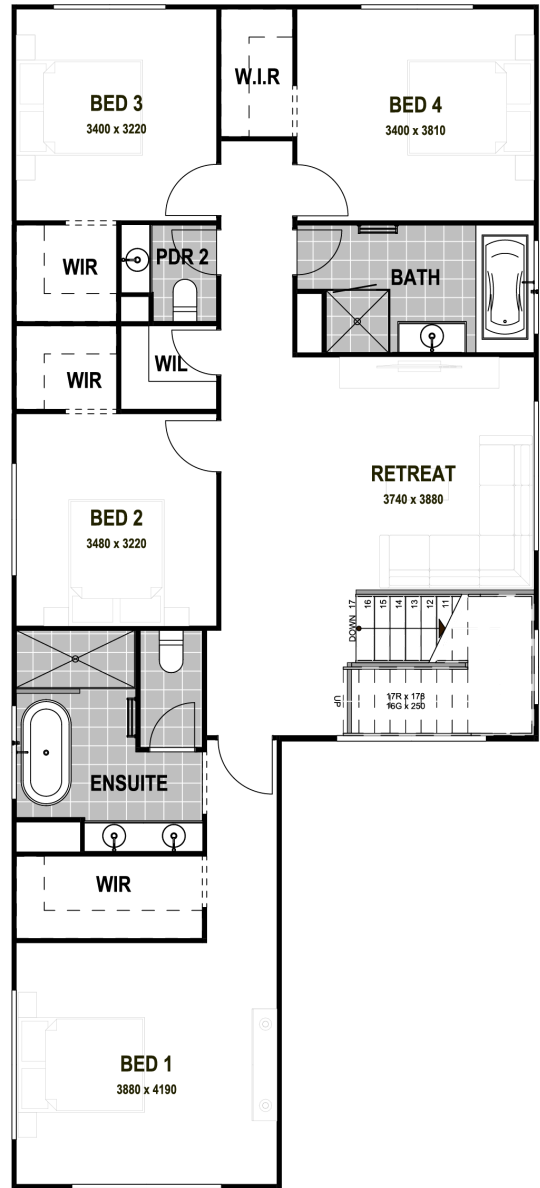

50 YEAR STRUCTURAL
WARRANTY

YOUR LOCAL
QLD BUILDERS

AWESOME
LIVES HERE

HALIFAX 33

5 Bedrooms | 3 Bathrooms
Media | Retreat | 2 Car

BRILLIANCE INCLUSIONS

- Premium Fisher & Paykel appliances
- SmartStone throughout
- Colorbond Roof
- Spacious Alfresco
- Premium fixtures and fittings
- Open plan kitchen and living
- 50 year structural warranty