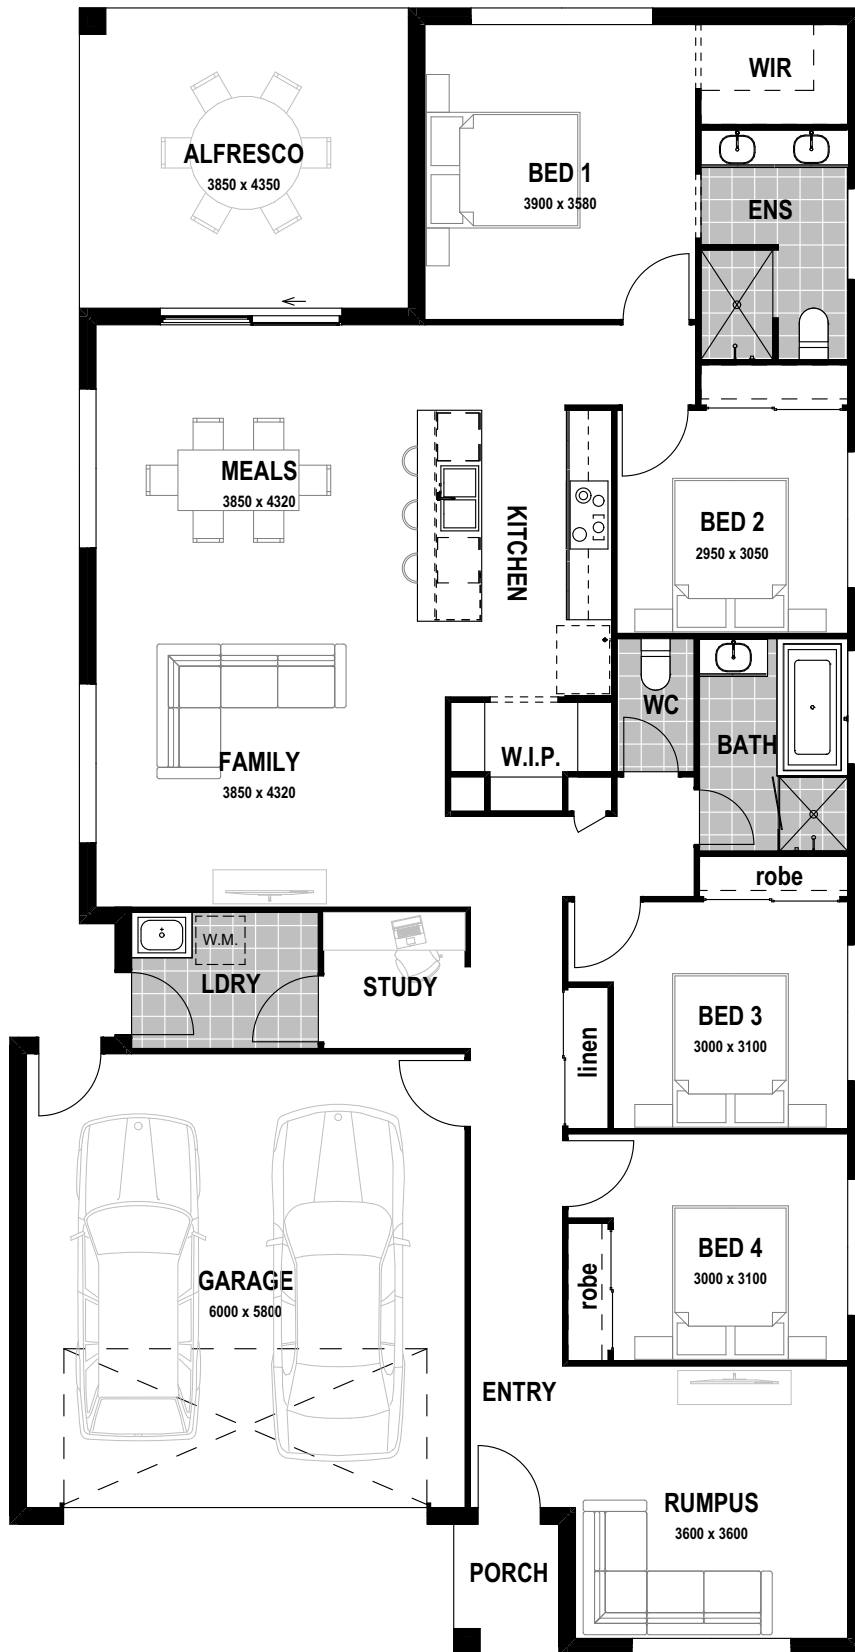

FLOOR AREAS

GROUND FLOOR		
PORCH		2.40
LOWER LIVING		165.31
GARAGE		37.75
ALFRESCO		17.27
		222.73 m²

KINGSLEY 24

MIN. BLOCK WIDTH - 12.5m

**NEPTUNE
HOMES**