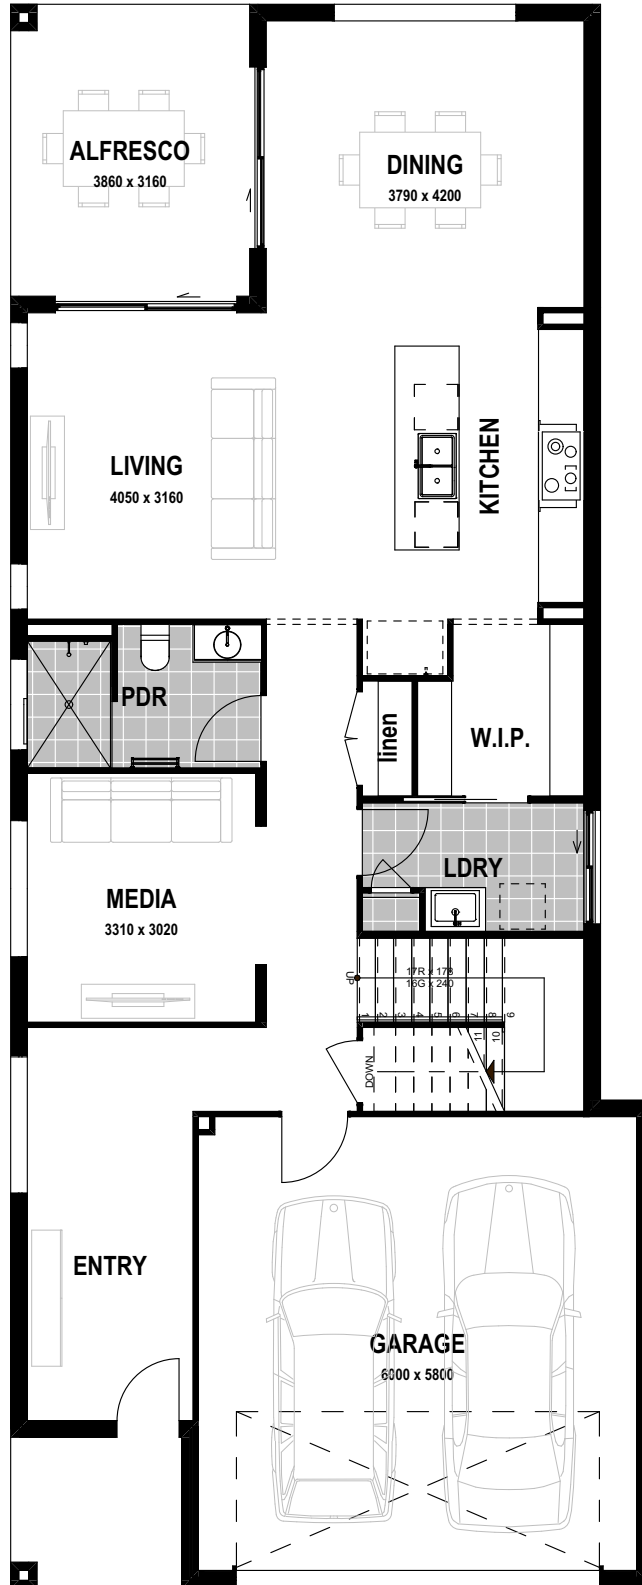

FLOOR AREAS

GROUND FLOOR		
PORCH		4.52
LOWER LIVING		113.06
GARAGE		38.16
ALFRESCO		12.20
		167.94 m²
FIRST FLOOR		
UPPER LIVING		127.43
		127.43 m²
		295.37 m²

HENLEY 32
MIN. BLOCK WIDTH - 10.0m

**NEPTUNE
HOMES**