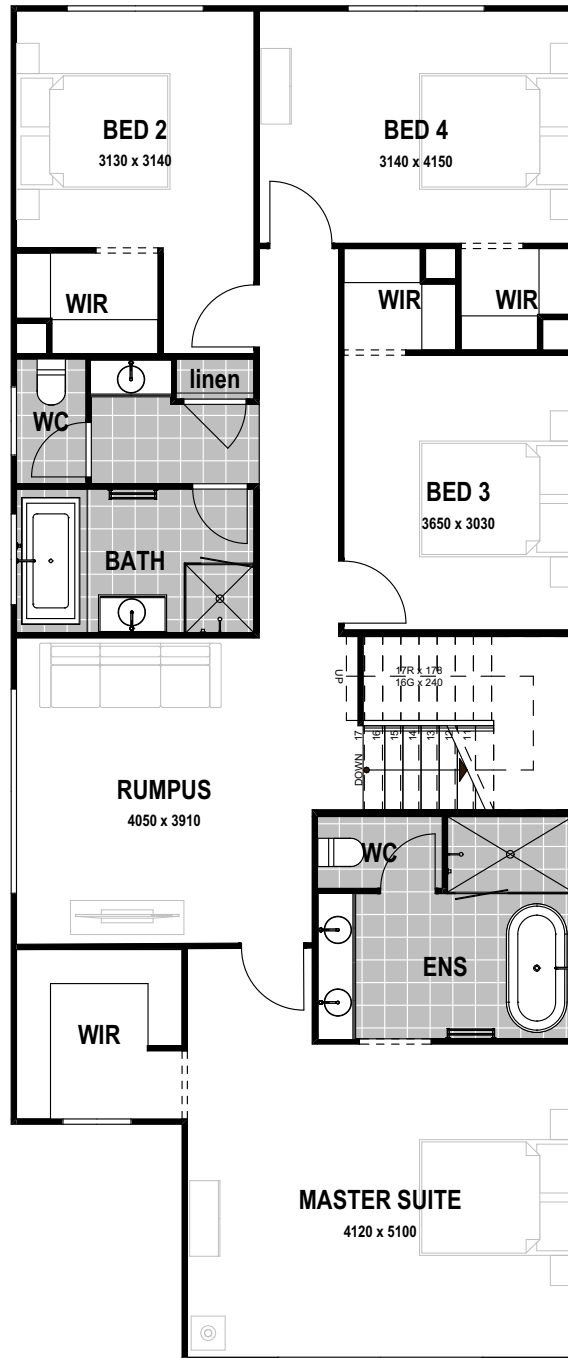

FLOOR AREAS

GROUND FLOOR		
PORCH		4.52
LOWER LIVING		113.06
GARAGE		38.16
ALFRESCO		12.20
		167.94 m²
FIRST FLOOR		
UPPER LIVING		127.43
		127.43 m²
		295.37 m²

HENLEY 32
MIN. BLOCK WIDTH - 10.0m

**NEPTUNE
HOMES**