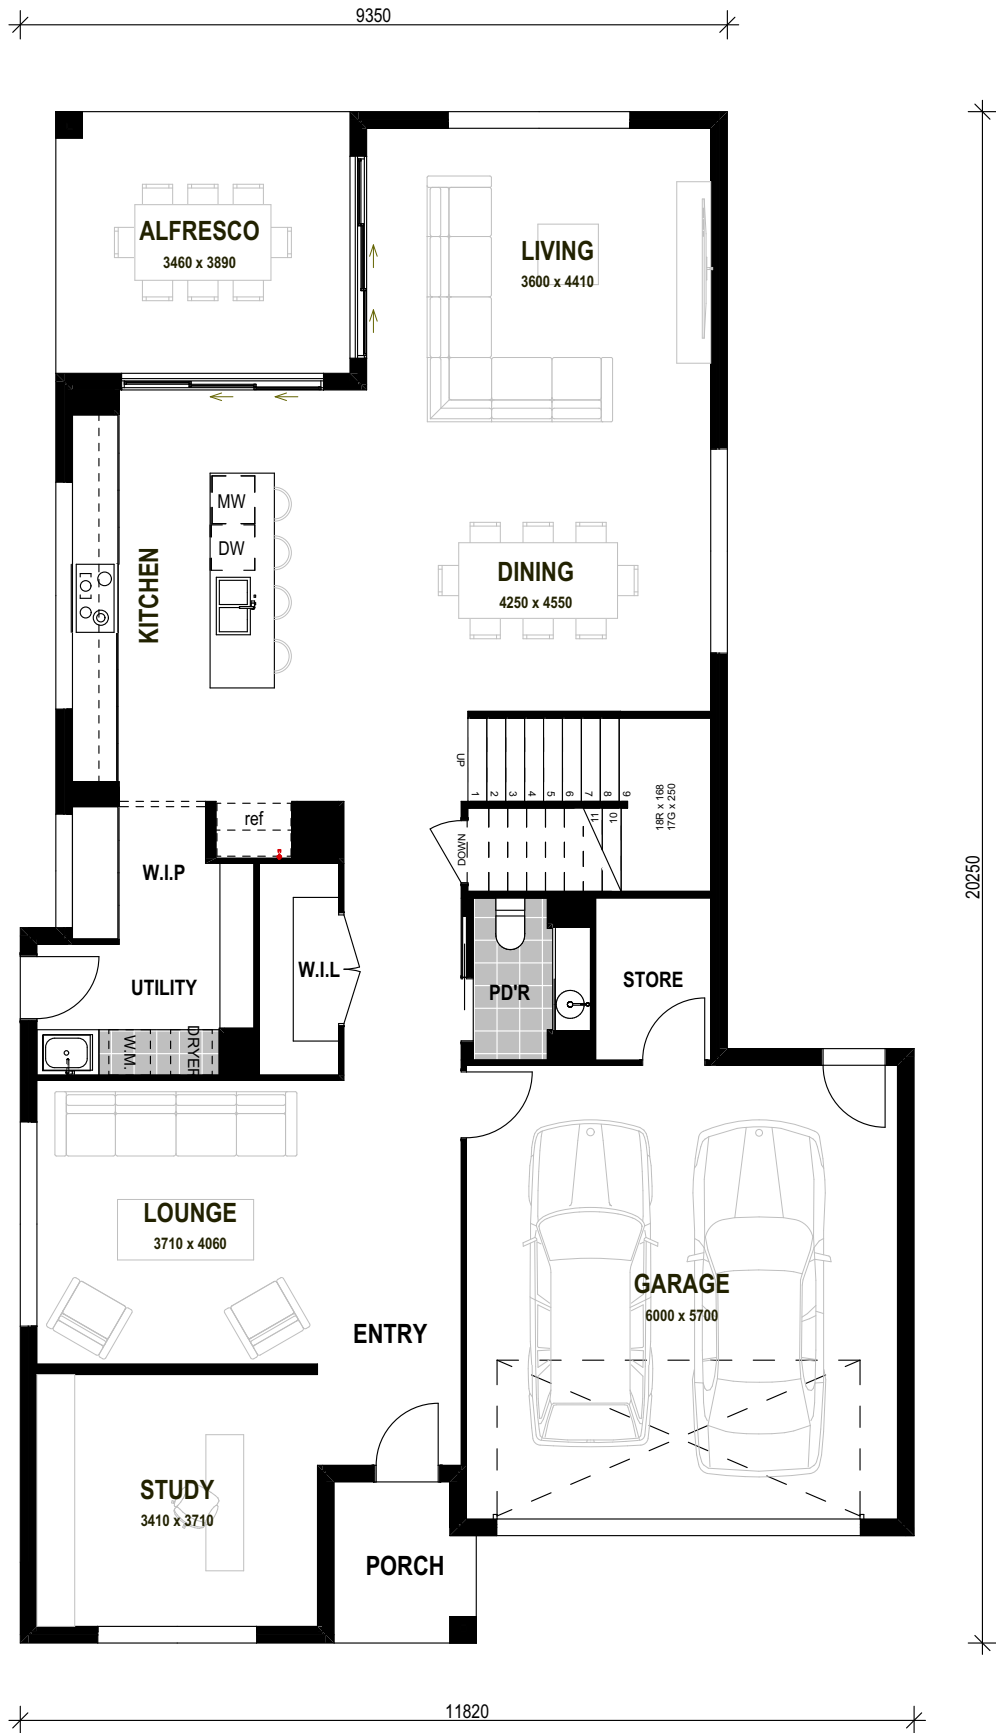

FLOOR AREAS

GROUND FLOOR		
PORCH		3.76
LOWER LIVING		140.34
GARAGE		37.94
ALFRESCO		13.46
		195.50 m²
FIRST FLOOR		
UPPER LIVING		136.81
		136.81 m²
TOTAL		332.31 m²

MERMAID 36
MIN. BLOCK WIDTH - 14.0m

**NEPTUNE
HOMES**

FLOOR AREAS

GROUND FLOOR		
PORCH	3.76	
LOWER LIVING	140.34	
GARAGE	37.94	
ALFRESCO	13.46	
	195.50 m²	
FIRST FLOOR		
UPPER LIVING	136.81	
	136.81 m²	
TOTAL	332.31 m²	

MERMAID 36
MIN. BLOCK WIDTH - 14.0m