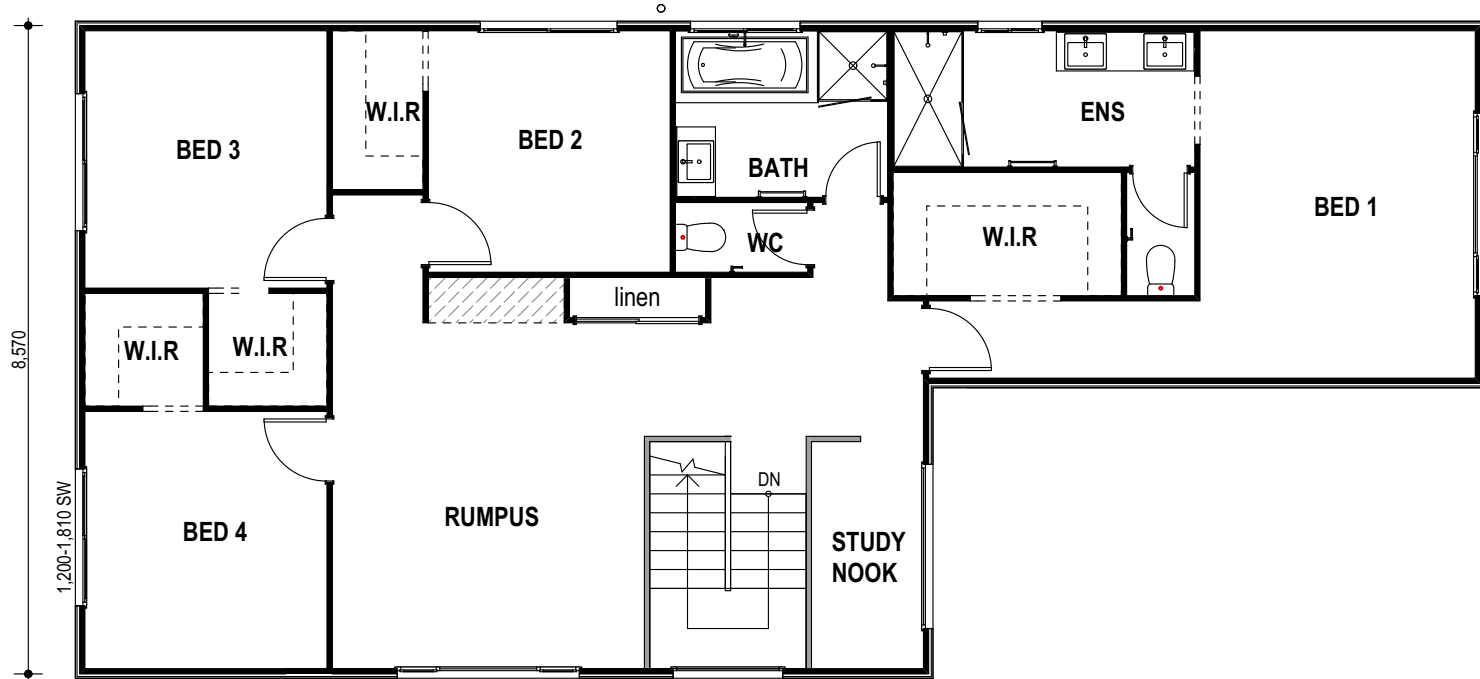

PADDINGTON

FLOOR AREAS

GROUND FLOOR

LIVING	126.07
GARAGE	36.58
ALFRESCO	11.40
PORCH	2.44
	176.49 m²

FIRST FLOOR

LIVING	133.87
	133.87 m²
TOTAL	310.36 m²

PADDINGTON

8,570

1,200-1,810 SW

18,530

FLOOR AREAS		
GROUND FLOOR		
	LIVING	126.07
	GARAGE	36.58
	ALFRESCO	11.40
	PORCH	2.44
		176.49 m²
FIRST FLOOR		
	LIVING	133.87
		133.87 m²
	TOTAL	310.36 m²