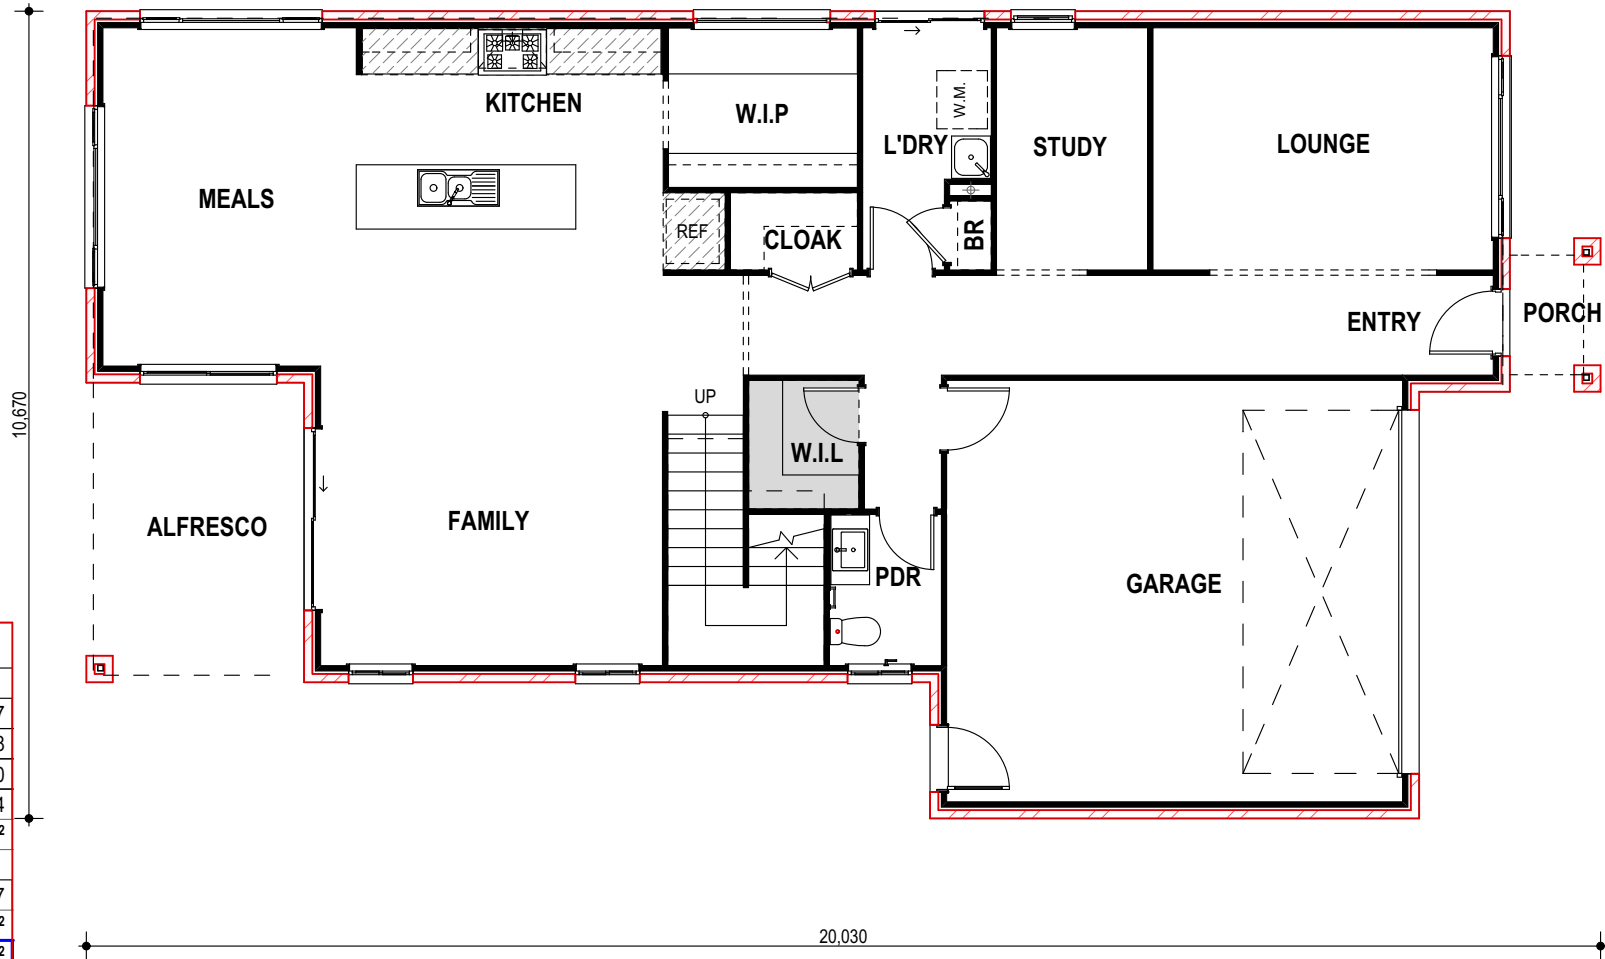

PADDINGTON

FLOOR AREAS

GROUND FLOOR

LIVING	126.07
GARAGE	36.58
ALFRESCO	11.40
PORCH	2.44
	176.49 m²

FIRST FLOOR

LIVING	133.87
	133.87 m²
TOTAL	310.36 m²

PADDINGTON

8,570

1,200-1,810 SW

18,530

FLOOR AREAS		
GROUND FLOOR		
	LIVING	126.07
	GARAGE	36.58
	ALFRESCO	11.40
	PORCH	2.44
		176.49 m²
FIRST FLOOR		
	LIVING	133.87
		133.87 m²
	TOTAL	310.36 m²