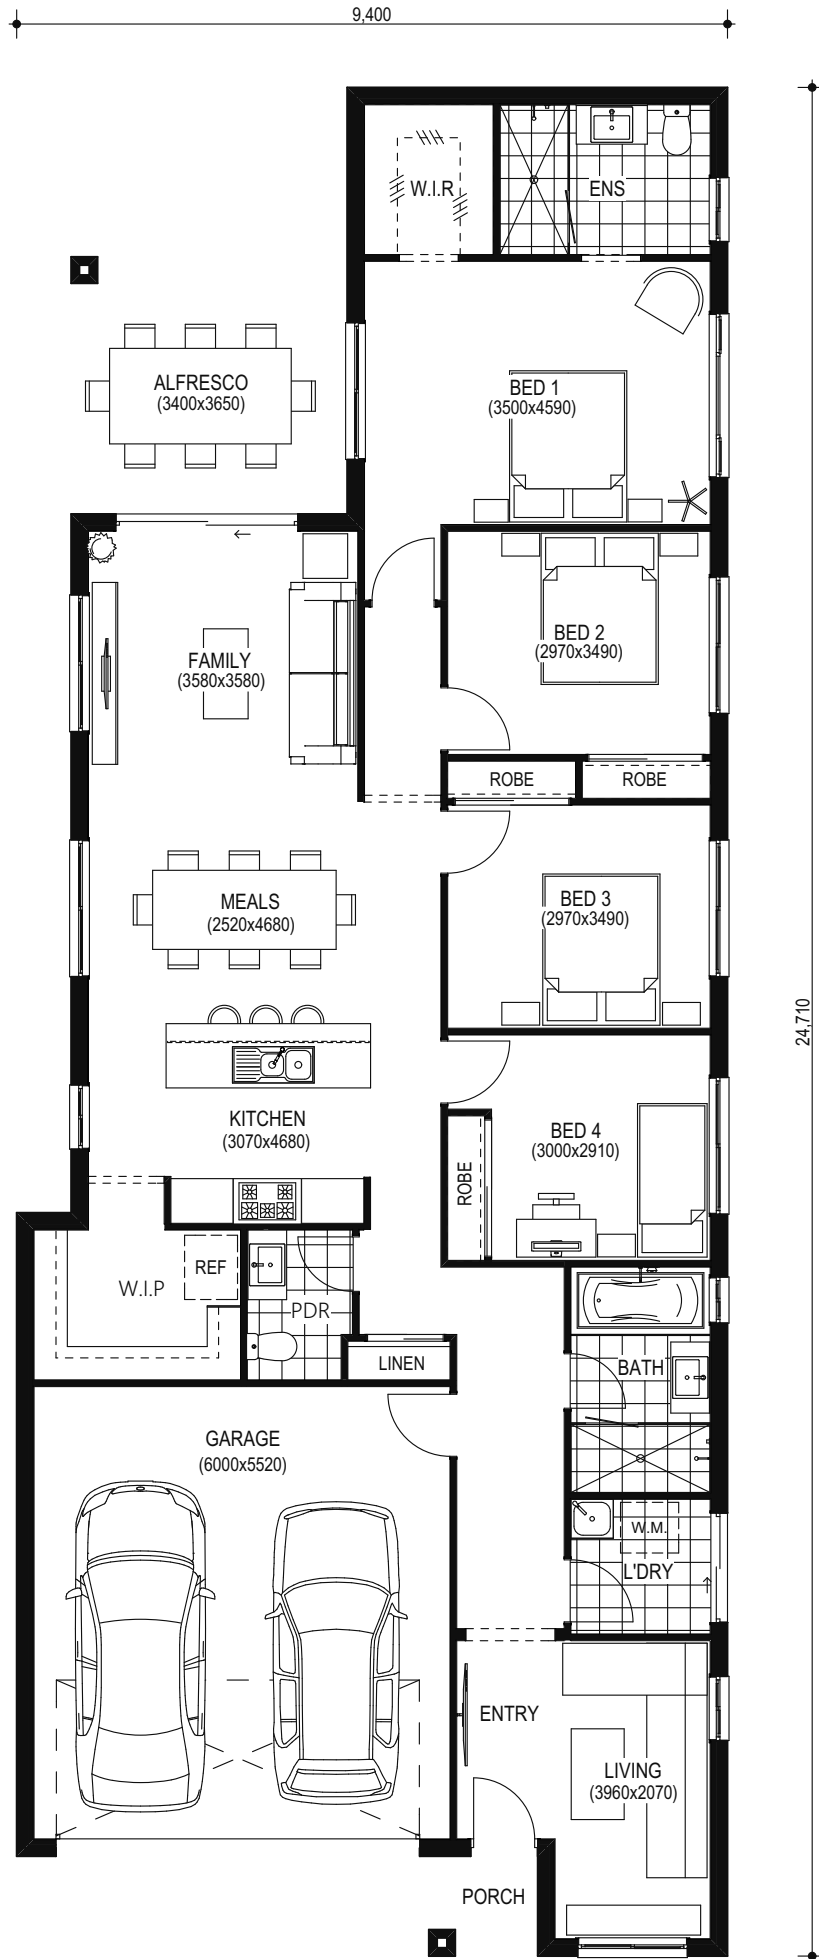

FLOOR AREAS

GROUND FLOOR

LIVING	156.18
GARAGE	35.70
ALFRESCO	12.41
PORCH	1.90
TOTAL	206.19 m² (22.3 sq)

BROCHURE PLAN

HOUSE TYPE: MADDISON
FACADE: A