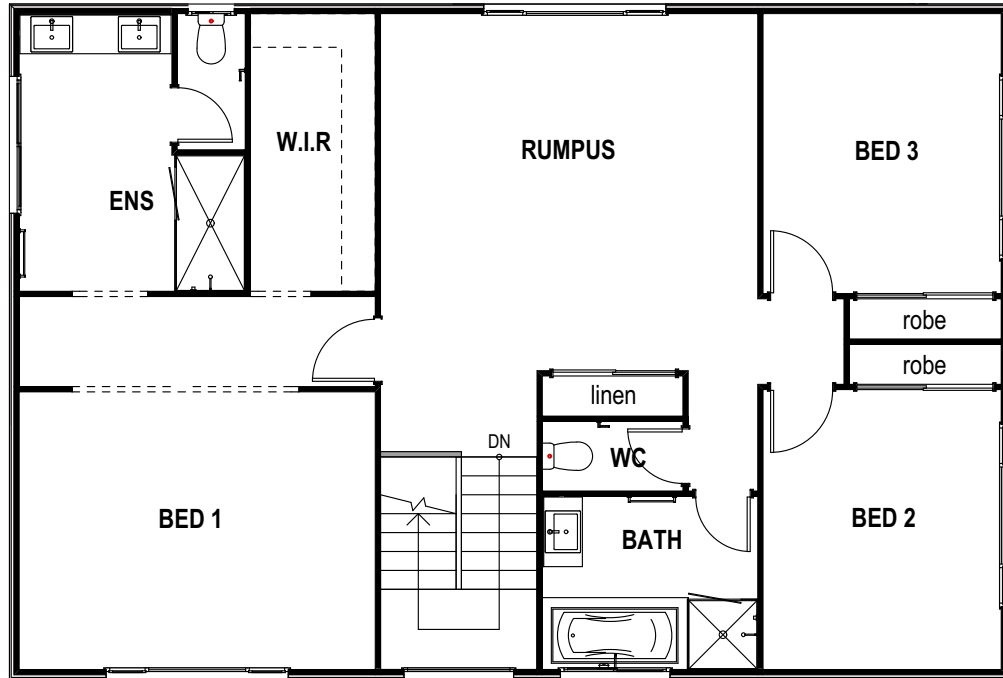

FLOOR AREAS		
GROUND FLOOR		
LIVING		108.08
GARAGE		37.87
ALFRESCO		11.29
PORCH		3.90
		161.14 m²
FIRST FLOOR		
LIVING		118.19
		118.19 m²
TOTAL		279.33 m²

8,810

13,130

FLOOR AREAS		
GROUND FLOOR		
LIVING		108.08
GARAGE		37.87
ALFRESCO		11.29
PORCH		3.90
		161.14 m²
FIRST FLOOR		
LIVING		118.19
		118.19 m²
TOTAL		279.33 m²