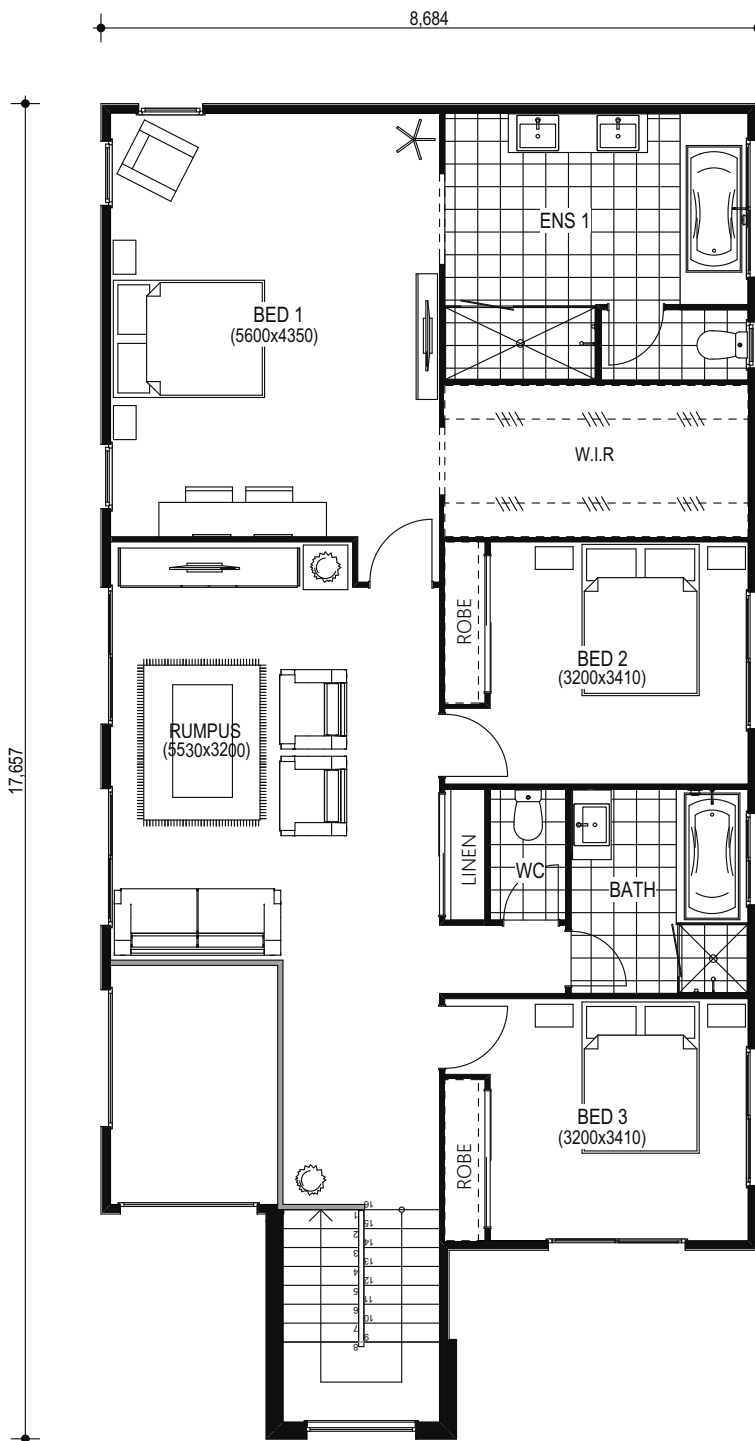

FLOOR AREAS		
GROUND FLOOR		
LIVING		138.06
GARAGE		38.97
ALFRESCO		12.53
PORCH		6.57
		196.13 m²
		(21.2 sq)
FIRST FLOOR		
LIVING		136.78
		136.78 m²
TOTAL		332.91 m²
		(36 sq)

BROCHURE PLAN-GF

FLOOR AREAS	
GROUND FLOOR	
LIVING	138.06
GARAGE	38.97
ALFRESCO	12.53
PORCH	6.57
	196.13 m²
	(21.2 sq)
FIRST FLOOR	
LIVING	136.78
	136.78 m²
TOTAL	332.91 m²
	(36 sq)

BROCHURE PLAN-FF

HOUSE TYPE: BELMONT
FACADE: A